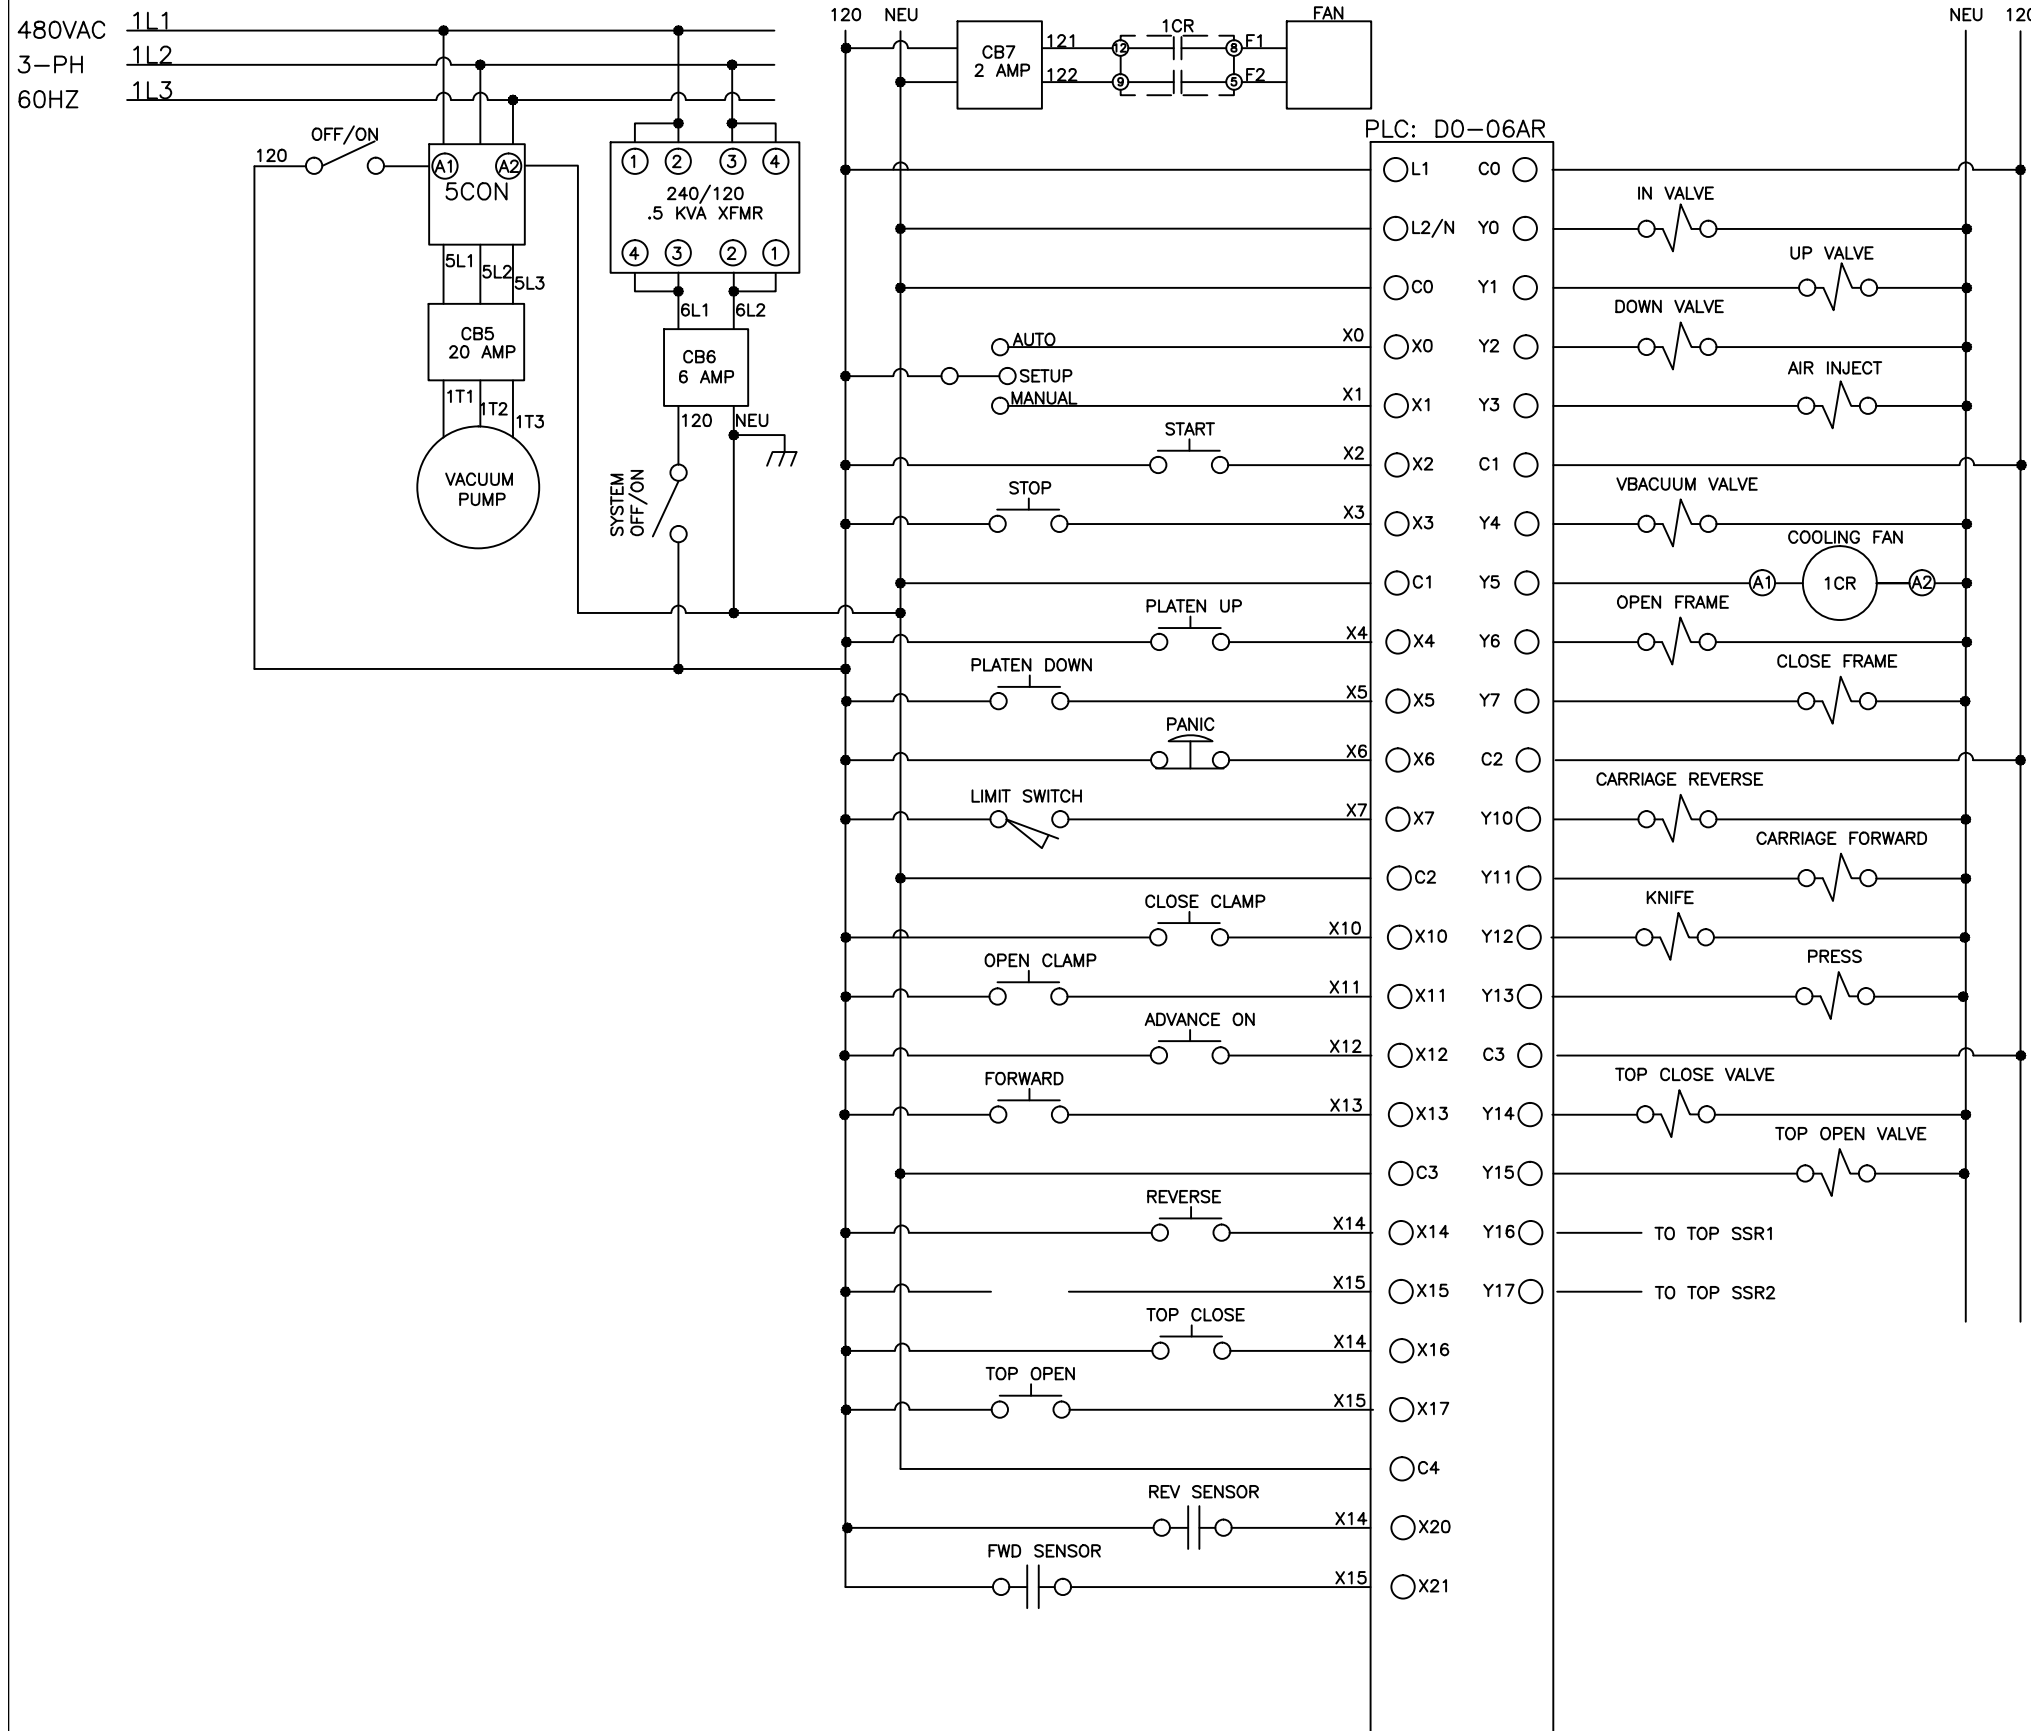

THIS IS AN ACAD DRAWING  
DO NOT MAKE MANUAL CHANGES

D0-08TR

- CONFIDENTIAL - PROPERTY OF -  
SIBE Automation  
1521 SW 12th AVE St700 Ocala, Florida 34471

SCALE : NONE	BOM :	DRAWN BY : GLE
DATE : 12-09-2019		CHECK BY :
<b>B</b>	SIBL1616	SHEET 2 OF 2
TITLE : CONTROLLER		DRAWING NUMBER SBIL004-2