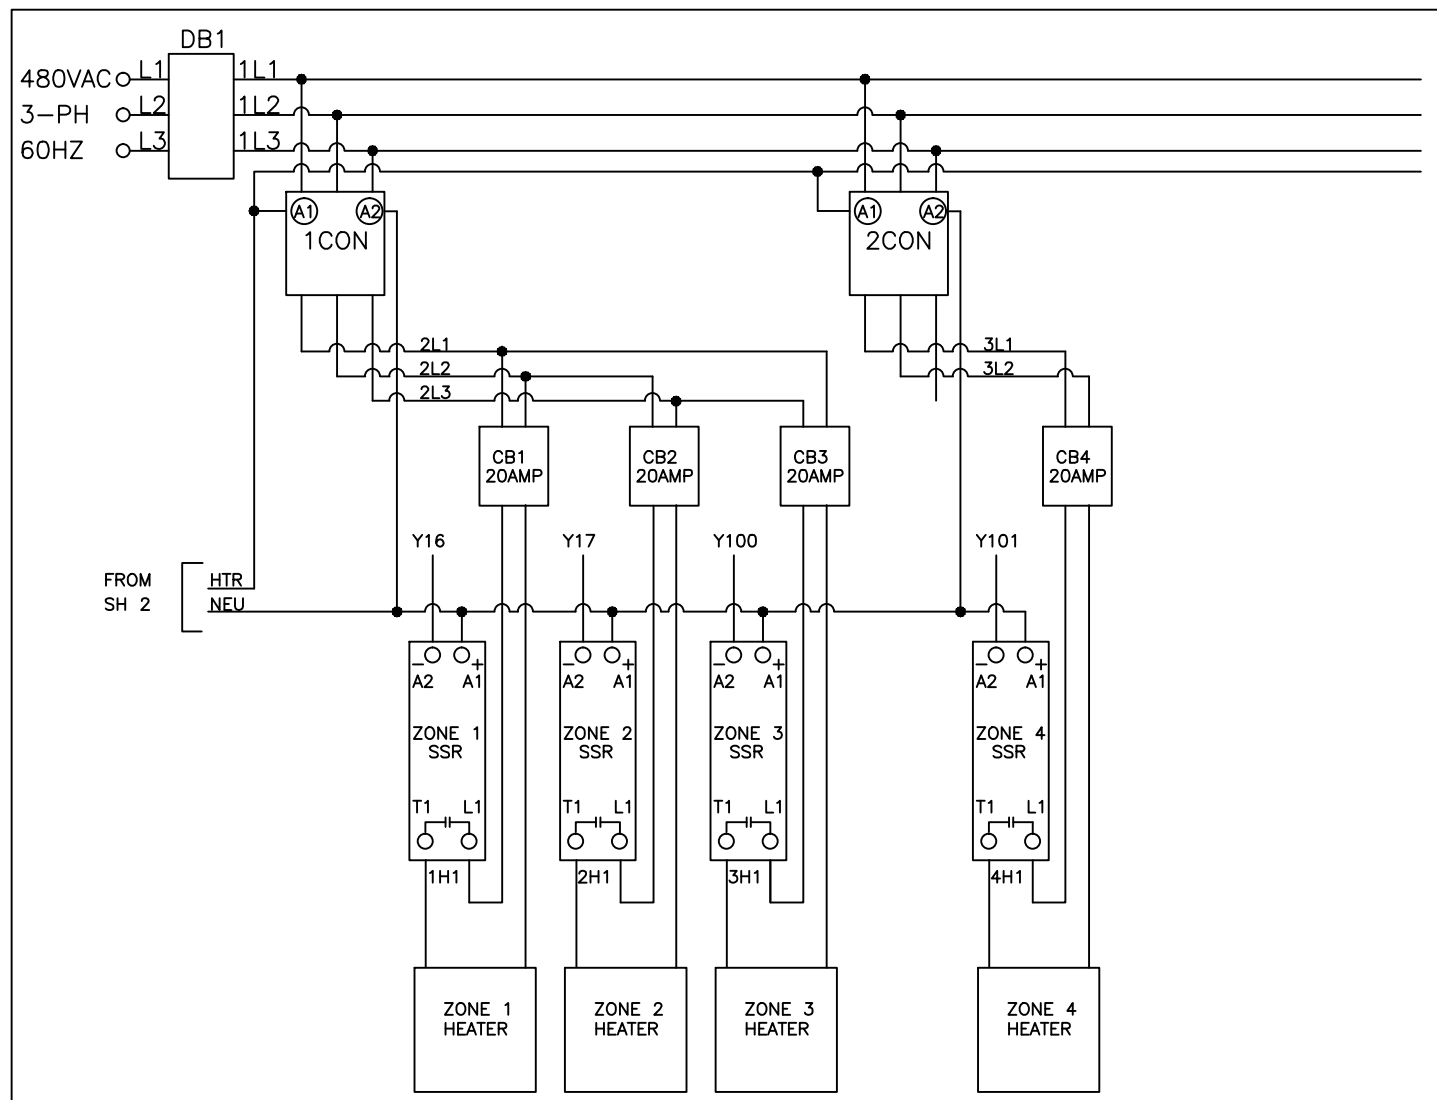

DO NOT MAKE MANUAL CHANGES

- CONFIDENTIAL - PROPERTY OF -		
SIBE Automation		
1521 SW 12th AVE St700 Ocala, Florida 34471		
SCALE : NONE	BOM :	DRAWN BY : GLE
DATE : 12-09-2019		CHECK BY :
B	SIBL1616	SHEET 1 OF 2
TITLE : MAIN POWER		DRAWING NUMBER SIBL004-1