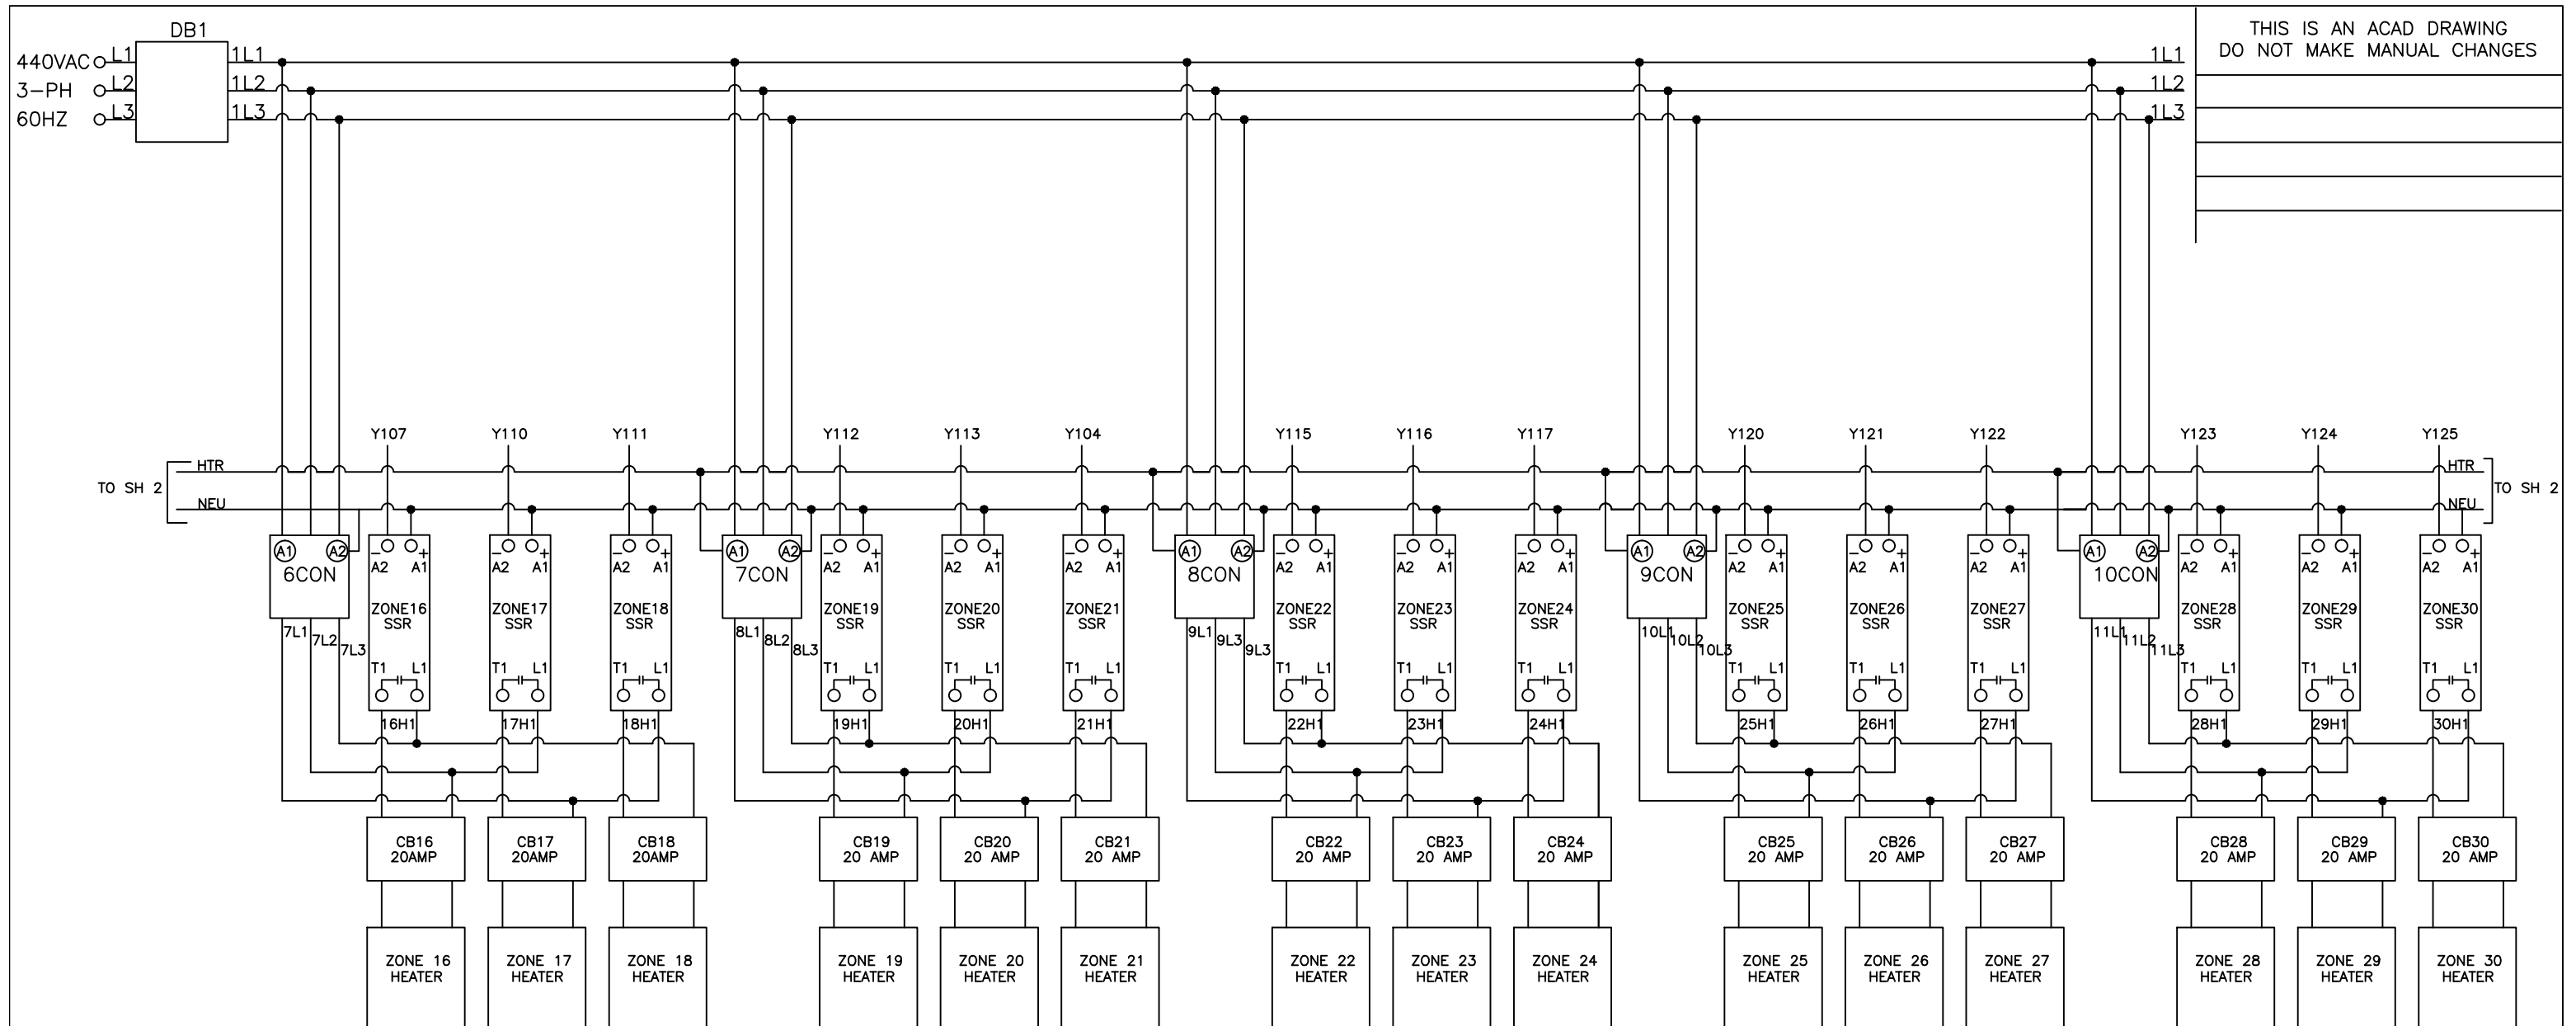

THIS IS AN ACAD DRAWING
DO NOT MAKE MANUAL CHANGES

- CONFIDENTIAL - PROPERTY OF -
SIBE Automation
1521 SW 12th AVE St700 Ocala, Florida 34471

SCALE : NONE	BOM :	DRAWN BY : GLE
DATE : 08-29-2013		CHECK BY :
B	30-ZONE CNTLR	SHEET 1 OF 3
TITLE : ZONES 1-15		DRAWING NUMBER DE030-1

THIS IS AN ACAD DRAWING
DO NOT MAKE MANUAL CHANGES

- CONFIDENTIAL - PROPERTY OF -		
SIBE Automation		
1521 SW 12th AVE St700 Ocala, Florida 34471		
SCALE : NONE	BOM :	DRAWN BY : GLE
DATE : 08-29-2013		CHECK BY :
B	30-ZONE CNTLR	SHEET 2 OF 3
TITLE : ZONES 16-30		DRAWING NUMBER DE030-2

THIS IS AN ACAD DRAWING
DO NOT MAKE MANUAL CHANGES

- CONFIDENTIAL - PROPERTY OF -
SIBE Automation
1521 SW 12th AVE St700 Ocala, Florida 34471

SCALE : NONE	BOM :	DRAWN BY : GLE
DATE : 8-29-2013		CHECK BY :
B	30-ZONE CNTLR	SHEET 3 OF 3
TITLE : CONTROLLER		DRAWING NUMBER DE030-3