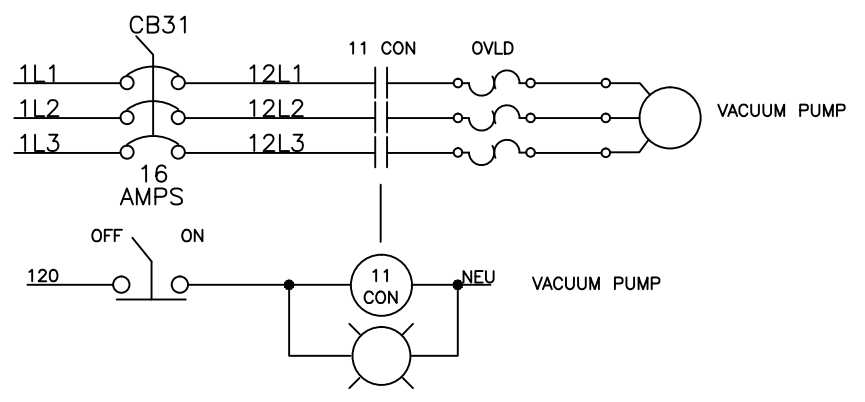

THIS IS AN ACAD DRAWING
DO NOT MAKE MANUAL CHANGES

- CONFIDENTIAL - PROPERTY OF -
SIBE Automation
1521 SW 12th AVE St700 Ocala, Florida 34471

SCALE : NONE	BOM :	DRAWN BY : GLE
DATE : 08-29-2013		CHECK BY :
B	30-ZONE CNTLR	SHEET 1 OF 3
TITLE : ZONES 1-15		DRAWING NUMBER DE030-1

THIS IS AN ACAD DRAWING
DO NOT MAKE MANUAL CHANGES

- CONFIDENTIAL - PROPERTY OF -		
SIBE Automation		
1521 SW 12th AVE St700 Ocala, Florida 34471		
SCALE : NONE	BOM :	DRAWN BY : GLE
DATE : 08-29-2013		CHECK BY :
B	30-ZONE CNTLR	SHEET 2 OF 3
TITLE : ZONES 16-30		DRAWING NUMBER DE030-2

THIS IS AN ACAD DRAWING
DO NOT MAKE MANUAL CHANGES

- CONFIDENTIAL - PROPERTY OF -
SIBE Automation
1521 SW 12th AVE St700 Ocala, Florida 34471

SCALE : NONE	BOM :	DRAWN BY : GLE
DATE : 8-29-2013		CHECK BY :
B	30-ZONE CNTLR	SHEET 3 OF 3
TITLE : CONTROLLER		DRAWING NUMBER DE030-3