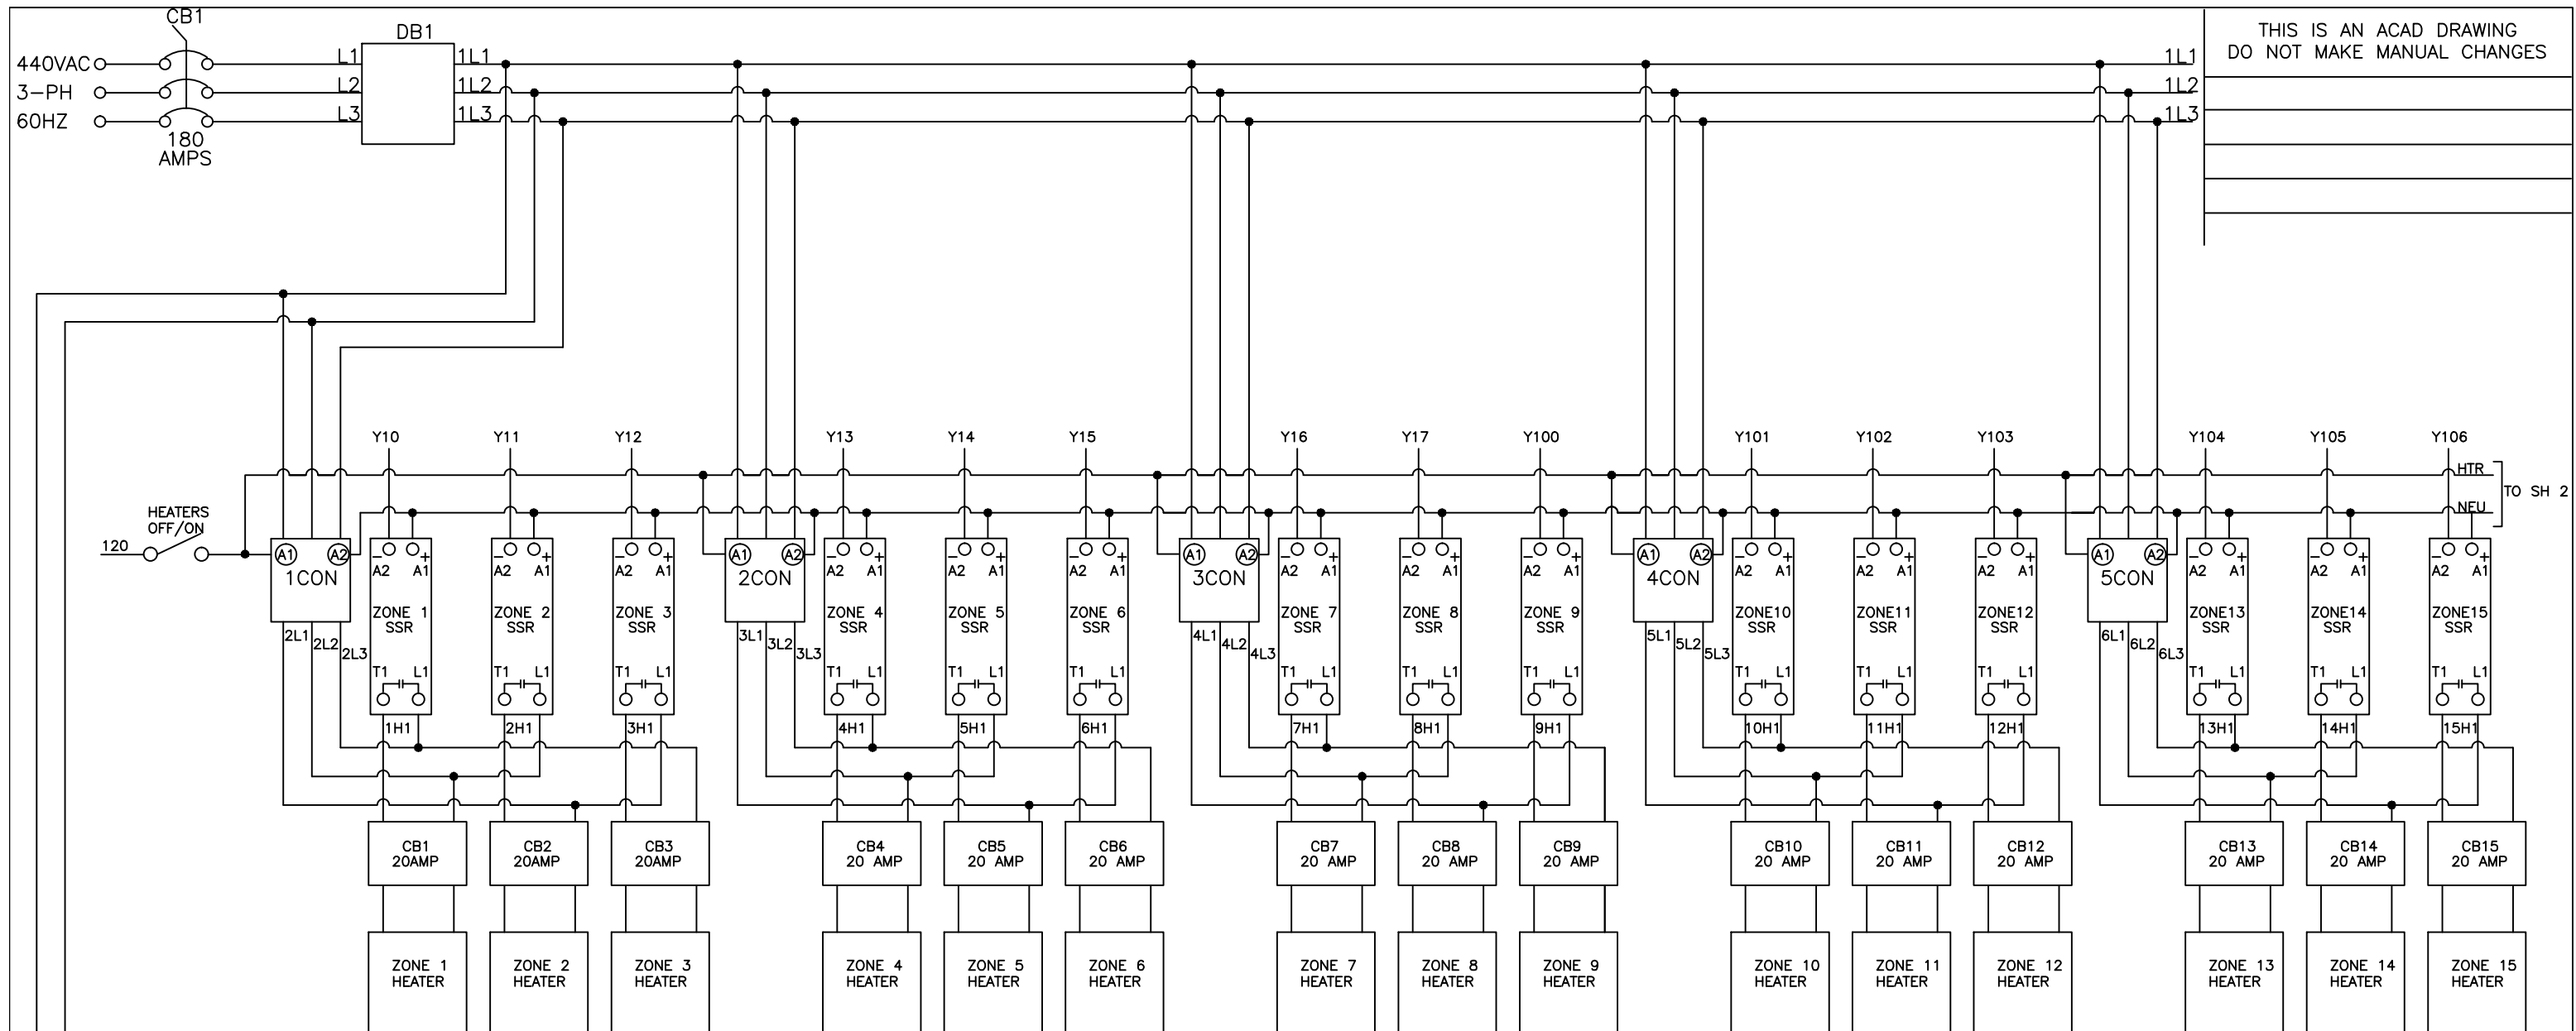

THIS IS AN ACAD DRAWING
DO NOT MAKE MANUAL CHANGES

- CONFIDENTIAL - PROPERTY OF -
SIBE Automation
1521 SW 12th AVE St700 Ocala, Florida 34471

SCALE : NONE	BOM :	DRAWN BY : GLE
DATE : 08-29-2013		CHECK BY :
B	30-ZONE CNTLR	SHEET 1 OF 3
TITLE : ZONES 1-15		DRAWING NUMBER DE030-1

THIS IS AN ACAD DRAWING
DO NOT MAKE MANUAL CHANGES

- CONFIDENTIAL - PROPERTY OF -		
SIBE Automation		
1521 SW 12th AVE St700 Ocala, Florida 34471		
SCALE : NONE	BOM :	DRAWN BY : GLE
DATE : 08-29-2013		CHECK BY :
B	30-ZONE CNTLR	SHEET 2 OF 3
TITLE : ZONES 16-30		DRAWING NUMBER DE030-2

THIS IS AN ACAD DRAWING
DO NOT MAKE MANUAL CHANGES

- CONFIDENTIAL - PROPERTY OF -
SIBE Automation
1521 SW 12th AVE St700 Ocala, Florida 34471

SCALE : NONE	BOM :	DRAWN BY : GLE
DATE : 8-29-2013		CHECK BY :
B	30-ZONE CNTLR	SHEET 3 OF 3
TITLE : CONTROLLER		DRAWING NUMBER DE030-3