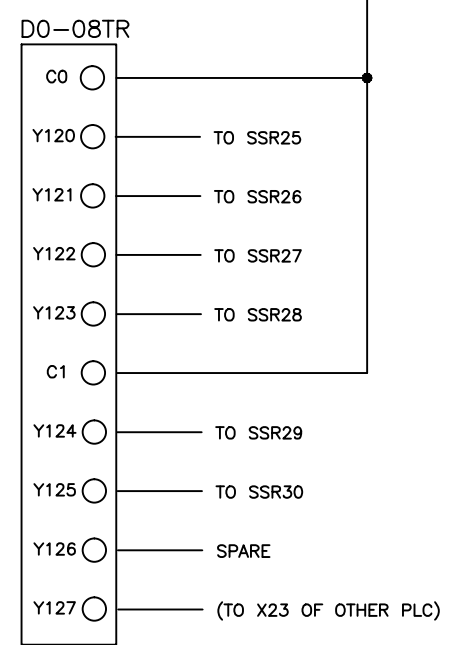

THIS IS AN ACAD DRAWING
DO NOT MAKE MANUAL CHANGES

- CONFIDENTIAL - PROPERTY OF -
SIBE Automation
1521 SW 12th AVE St700 Ocala, Florida 34471

SCALE : NONE	BOM :	DRAWN BY : GLE
DATE : 08-29-2013		CHECK BY :
B	30-ZONE CNTLR	SHEET 1 OF 3
TITLE : ZONES 1-15		DRAWING NUMBER DE030-1

THIS IS AN ACAD DRAWING
DO NOT MAKE MANUAL CHANGES

- CONFIDENTIAL - PROPERTY OF -		
SIBE Automation		
1521 SW 12th AVE St700 Ocala, Florida 34471		
SCALE : NONE	BOM :	DRAWN BY : GLE
DATE : 08-29-2013		CHECK BY :
B	30-ZONE CNTLR	SHEET 2 OF 3
TITLE : ZONES 16-30		DRAWING NUMBER DE030-2

THIS IS AN ACAD DRAWING
DO NOT MAKE MANUAL CHANGES

- CONFIDENTIAL - PROPERTY OF -
SIBE Automation
1521 SW 12th AVE St700 Ocala, Florida 34471

SCALE : NONE	BOM :	DRAWN BY : GLE
DATE : 8-29-2013		CHECK BY :
B	30-ZONE CNTLR	SHEET 3 OF 3
TITLE : CONTROLLER		DRAWING NUMBER DE030-3