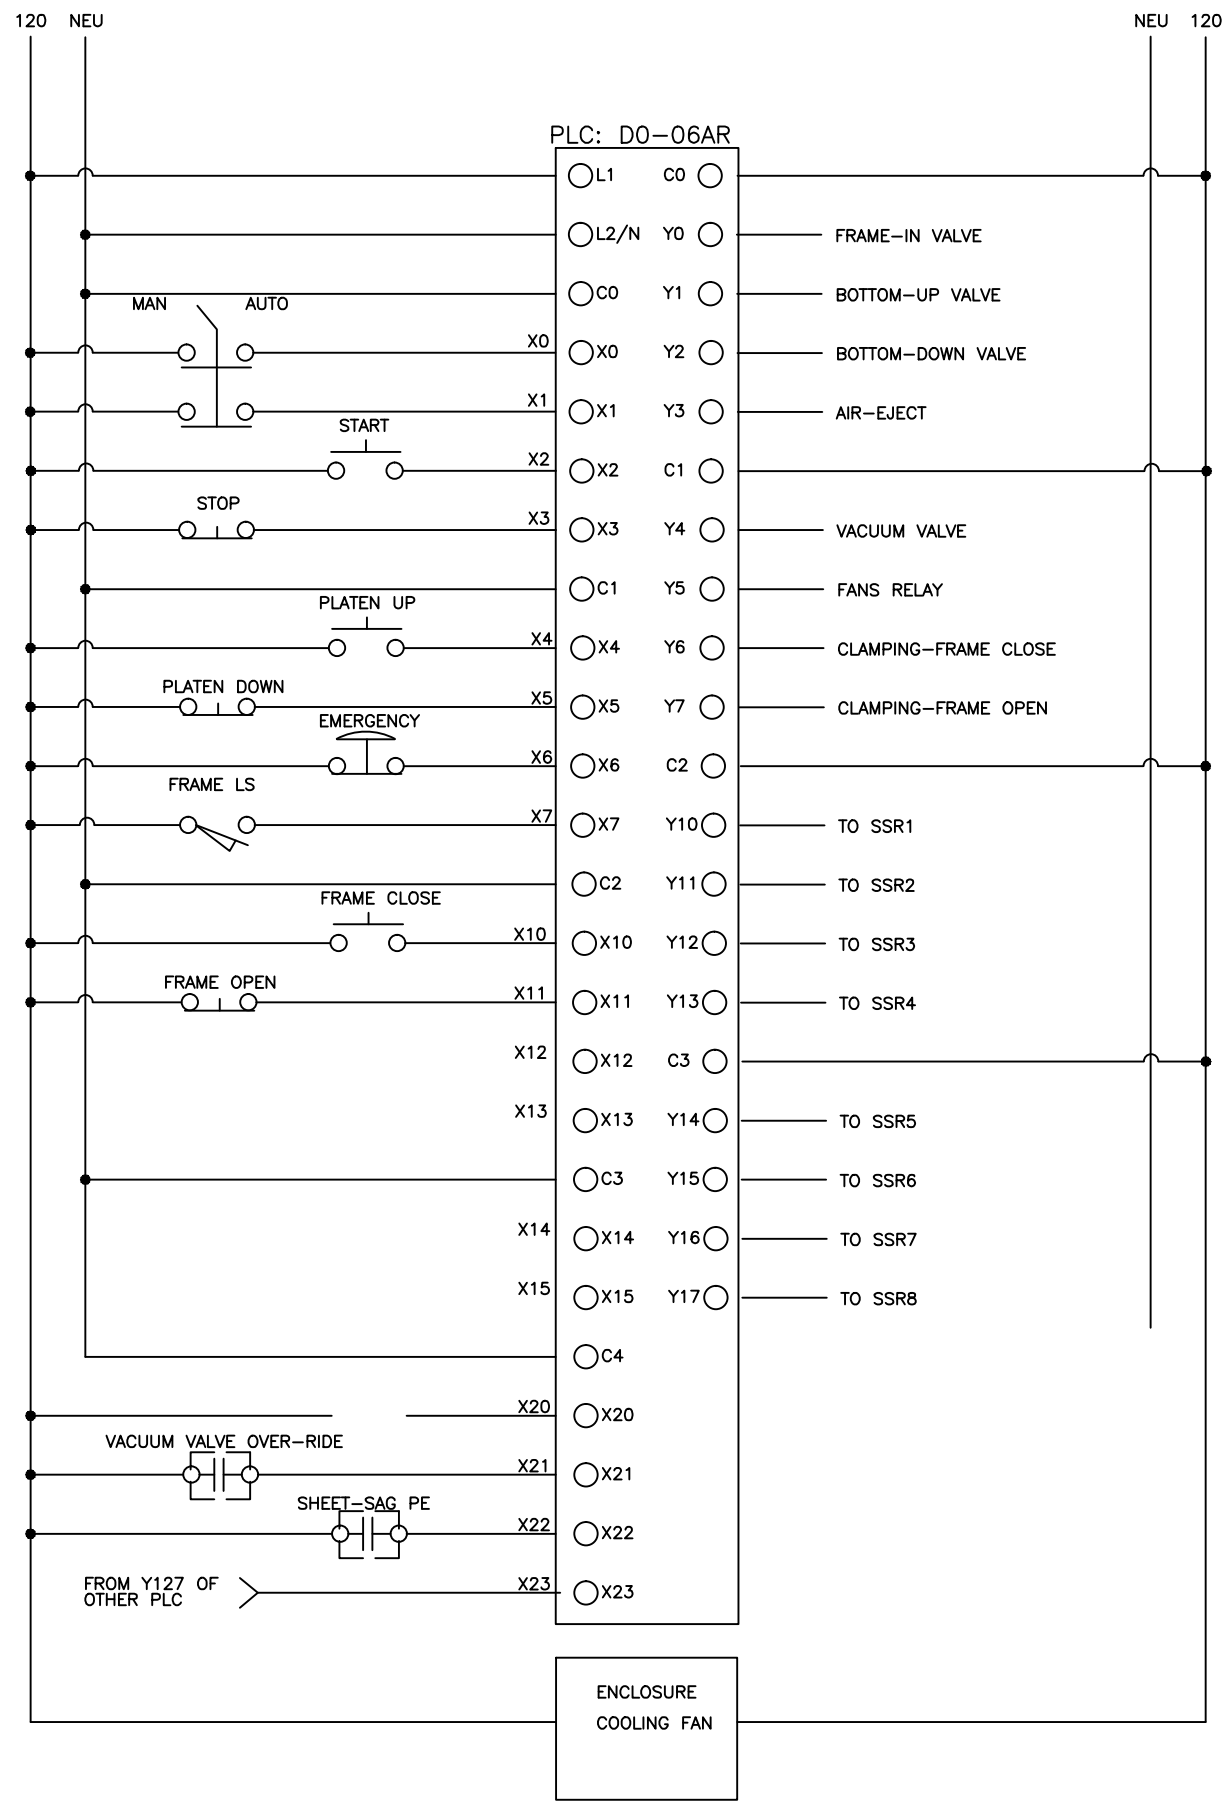

THIS IS AN ACAD DRAWING
DO NOT MAKE MANUAL CHANGES

- CONFIDENTIAL - PROPERTY OF -
SIBE Automation
1521 SW 12th AVE St700 Ocala, Florida 34471

SCALE : NONE	BOM :	DRAWN BY : GLE
DATE : 08-29-2013		CHECK BY :
B	30-ZONE CNTLR	SHEET 1 OF 3
TITLE : ZONES 1-15		DRAWING NUMBER DE030-1

THIS IS AN ACAD DRAWING
DO NOT MAKE MANUAL CHANGES

- CONFIDENTIAL - PROPERTY OF -		
SIBE Automation		
1521 SW 12th AVE St700 Ocala, Florida 34471		
SCALE : NONE	BOM :	DRAWN BY : GLE
DATE : 08-29-2013		CHECK BY :
B	30-ZONE CNTLR	SHEET 2 OF 3
TITLE : ZONES 16-30		DRAWING NUMBER DE030-2

THIS IS AN ACAD DRAWING
DO NOT MAKE MANUAL CHANGES

- CONFIDENTIAL - PROPERTY OF -
SIBE Automation
1521 SW 12th AVE St700 Ocala, Florida 34471

SCALE : NONE	BOM :	DRAWN BY : GLE
DATE : 8-29-2013		CHECK BY :
B	30-ZONE CNTLR	SHEET 3 OF 3
TITLE : CONTROLLER		DRAWING NUMBER DE030-3