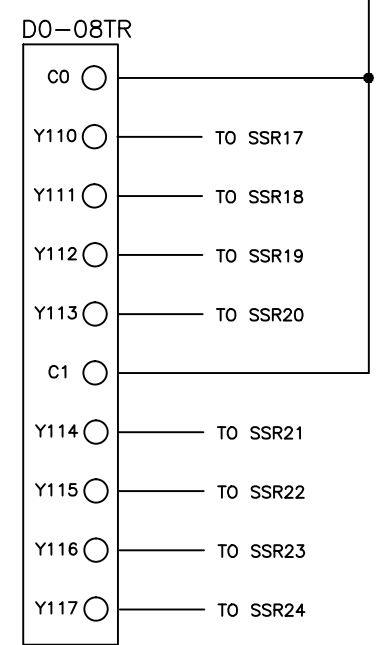

THIS IS AN ACAD DRAWING
DO NOT MAKE MANUAL CHANGES

- CONFIDENTIAL - PROPERTY OF -
SIBE Automation
1521 SW 12th AVE St700 Ocala, Florida 34471

SCALE : NONE	BOM :	DRAWN BY : GLE
DATE : 08-29-2013		CHECK BY :
B	30-ZONE CNTLR	SHEET 1 OF 3
TITLE : ZONES 1-15		DRAWING NUMBER DE030-1

THIS IS AN ACAD DRAWING
DO NOT MAKE MANUAL CHANGES

- CONFIDENTIAL - PROPERTY OF -		
SIBE Automation		
1521 SW 12th AVE St700 Ocala, Florida 34471		
SCALE : NONE	BOM :	DRAWN BY : GLE
DATE : 08-29-2013		CHECK BY :
B	30-ZONE CNTLR	SHEET 2 OF 3
TITLE : ZONES 16-30		DRAWING NUMBER DE030-2

THIS IS AN ACAD DRAWING
DO NOT MAKE MANUAL CHANGES

- CONFIDENTIAL - PROPERTY OF -
SIBE Automation
1521 SW 12th AVE St700 Ocala, Florida 34471

SCALE : NONE	BOM :	DRAWN BY : GLE
DATE : 8-29-2013		CHECK BY :
B	30-ZONE CNTLR	SHEET 3 OF 3
TITLE : CONTROLLER		DRAWING NUMBER DE030-3