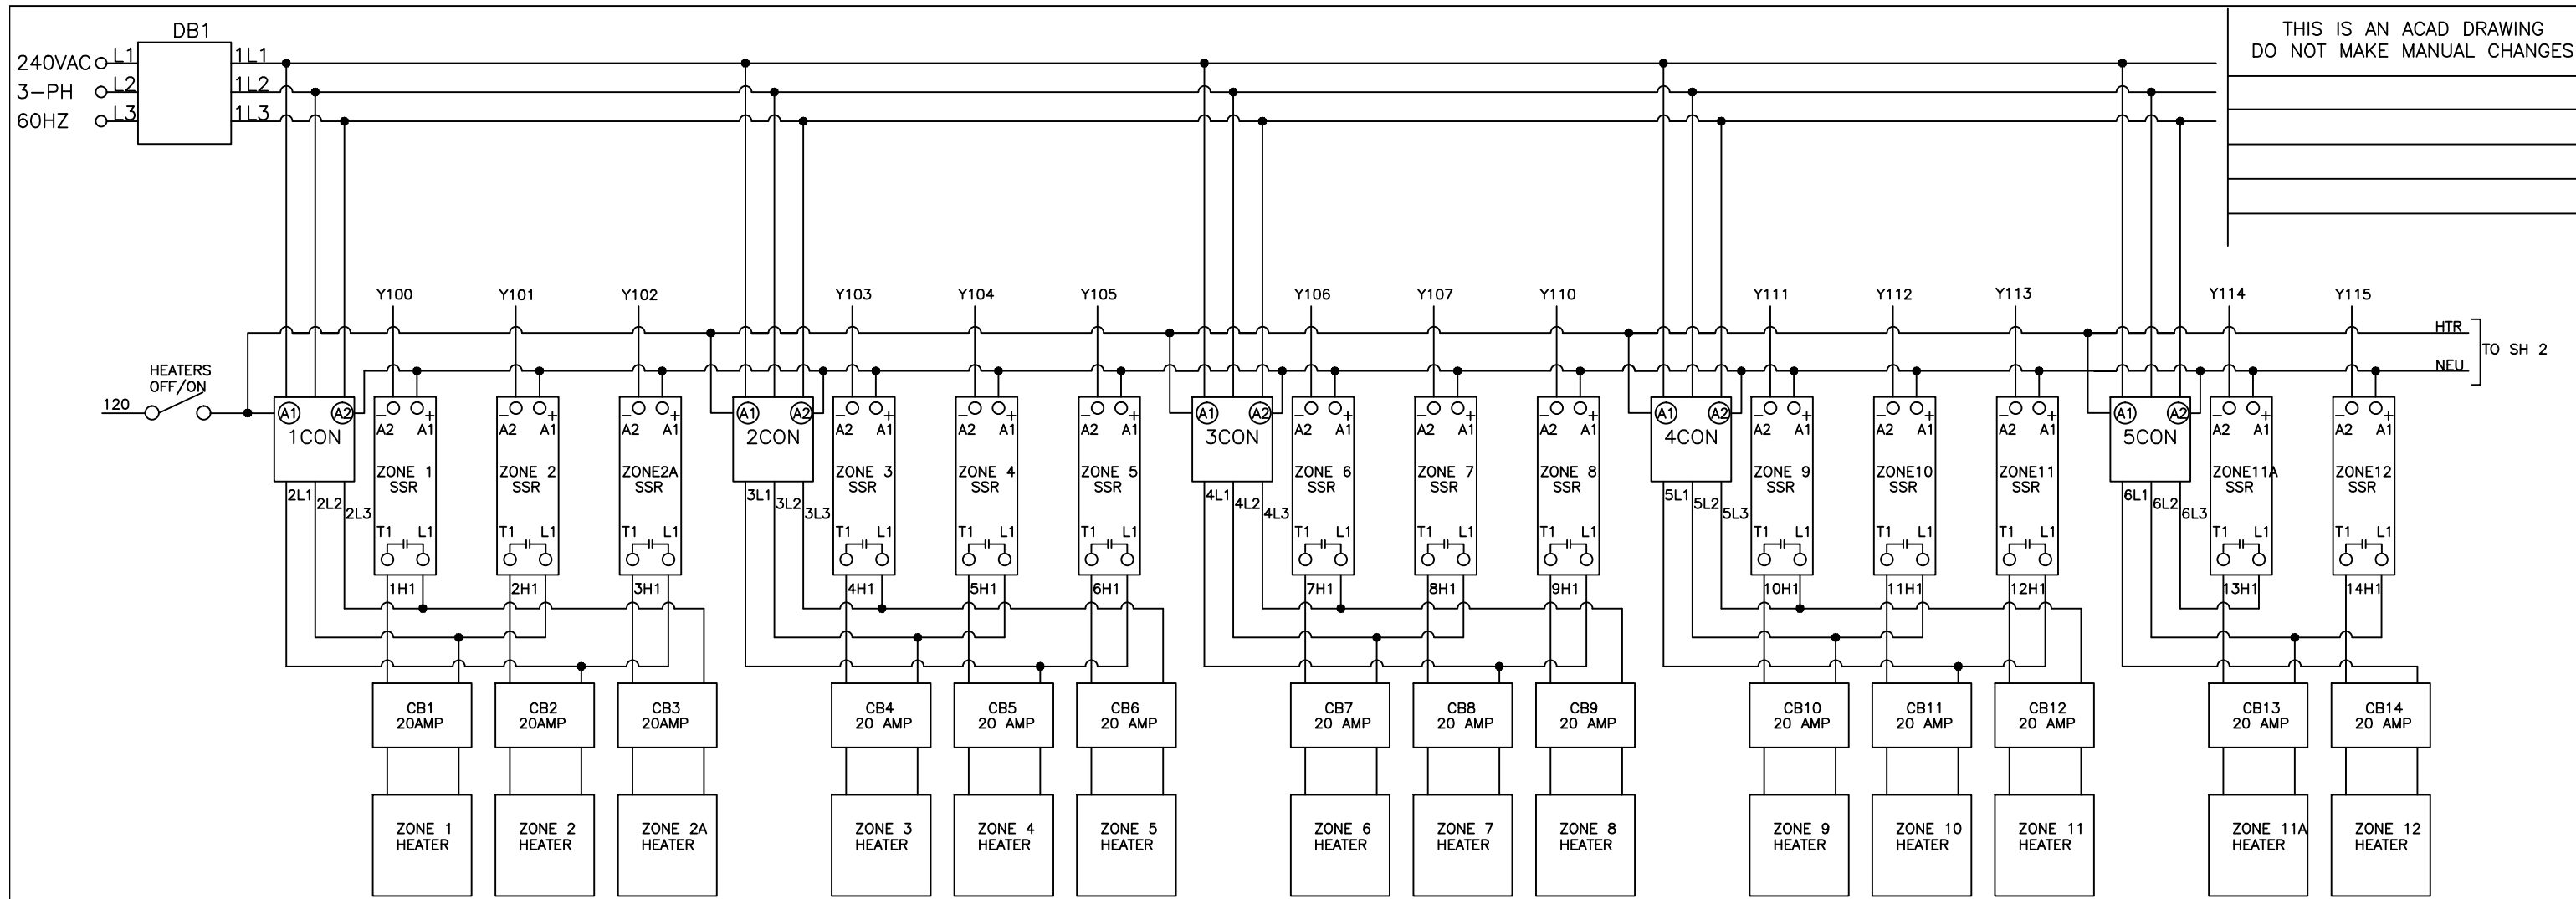

THIS IS AN ACAD DRAWING  
DO NOT MAKE MANUAL CHANGES

- CONFIDENTIAL - PROPERTY OF -  
**SIBE Automation**  
1521 SW 12th AVE St700 Ocala, Florida 34471

SCALE : NONE	BOM :	DRAWN BY : GLE
DATE : 07-14-2014		CHECK BY :
B	SBSPD 4860	SHEET 1 OF 3
TITLE : TOP ZONES 1-12		DRAWING NUMBER V4860-1

THIS IS AN ACAD DRAWING  
DO NOT MAKE MANUAL CHANGES

- CONFIDENTIAL - PROPERTY OF -		
SIBE Automation		
1521 SW 12th AVE St700 Ocala, Florida 34471		
SCALE : NONE	BOM :	DRAWN BY : GLE
DATE : 07-28-2012		CHECK BY :
<b>B</b>	SBSPD 4860	SHEET 2 OF 3
TITLE : BOT ZONES 1-12		DRAWING NUMBER V4860-2

THIS IS AN ACAD DRAWING  
DO NOT MAKE MANUAL CHANGES

- CONFIDENTIAL - PROPERTY OF -  
**SIBE Automation**  
 1521 SW 12th AVE St700 Ocala, Florida 34471

SCALE : NONE	BOM :	DRAWN BY : GLE
DATE : 02-05-2013		CHECK BY :
<b>B</b>	SBSPD 4860	SHEET 3 OF 3
TITLE : CONTROLLER		DRAWING NUMBER V4860-3