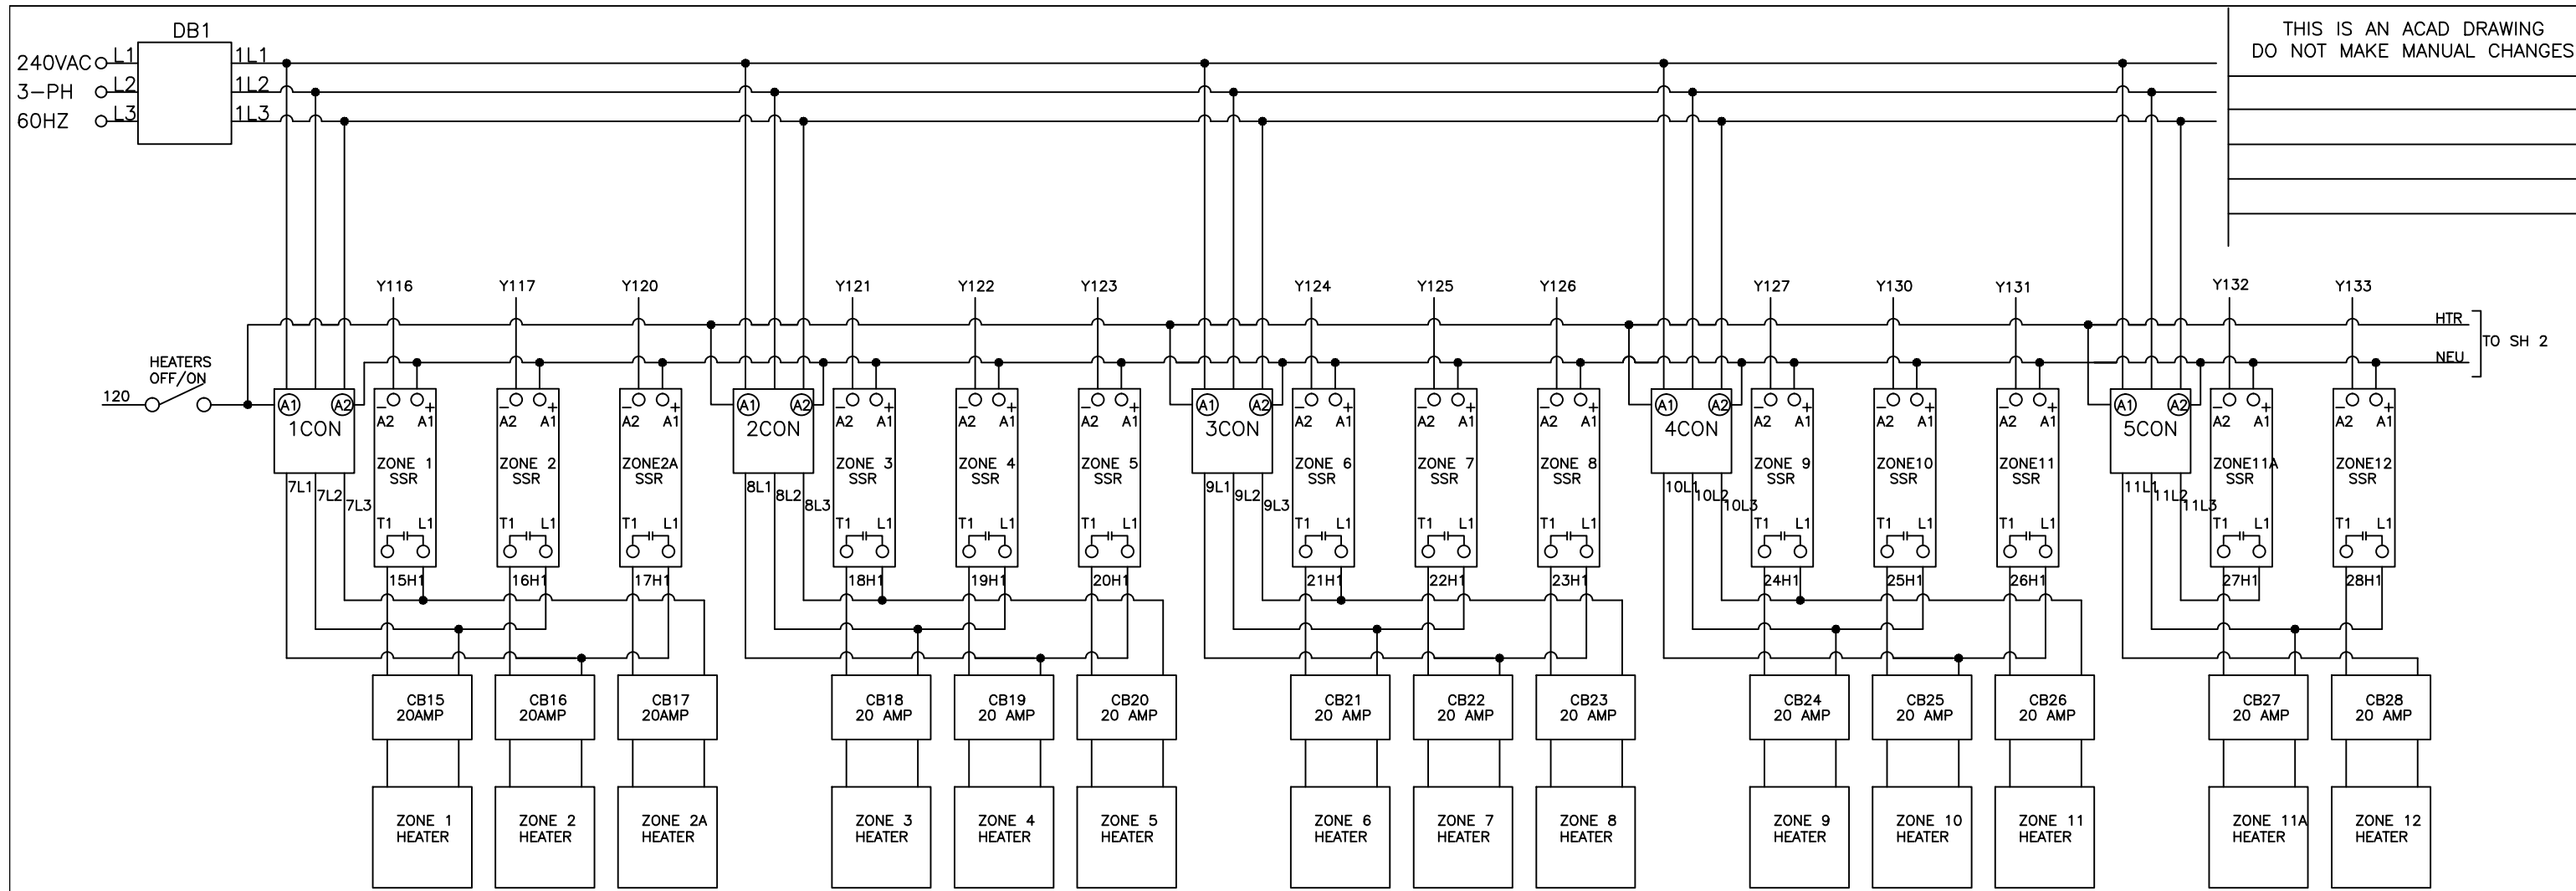

THIS IS AN ACAD DRAWING  
DO NOT MAKE MANUAL CHANGES

- CONFIDENTIAL - PROPERTY OF -  
**SIBE Automation**  
1521 SW 12th AVE St700 Ocala, Florida 34471

SCALE : NONE	BOM :	DRAWN BY : GLE
DATE : 07-14-2014		CHECK BY :
B	SBSPD 4860	SHEET 1 OF 3
TITLE : TOP ZONES 1-12		DRAWING NUMBER V4860-1

THIS IS AN ACAD DRAWING  
DO NOT MAKE MANUAL CHANGES

- CONFIDENTIAL - PROPERTY OF -		
SIBE Automation		
1521 SW 12th AVE St700 Ocala, Florida 34471		
SCALE : NONE	BOM :	DRAWN BY : GLE
DATE : 07-28-2012		CHECK BY :
<b>B</b>	SBSPD 4860	SHEET 2 OF 3
TITLE : BOT ZONES 1-12		DRAWING NUMBER V4860-2

THIS IS AN ACAD DRAWING  
DO NOT MAKE MANUAL CHANGES

- CONFIDENTIAL - PROPERTY OF -  
**SIBE Automation**  
 1521 SW 12th AVE St700 Ocala, Florida 34471

SCALE : NONE	BOM :	DRAWN BY : GLE
DATE : 02-05-2013		CHECK BY :
<b>B</b>	SBSPD 4860	SHEET 3 OF 3
TITLE : CONTROLLER		DRAWING NUMBER V4860-3