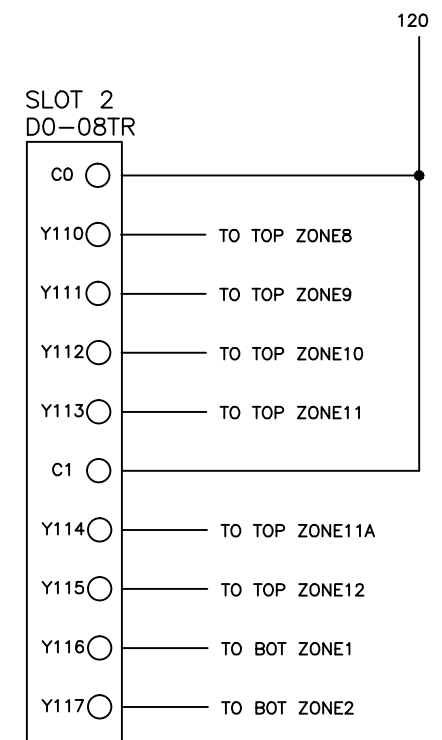

THIS IS AN ACAD DRAWING  
DO NOT MAKE MANUAL CHANGES

- CONFIDENTIAL - PROPERTY OF -  
**SIBE Automation**  
1521 SW 12th AVE St700 Ocala, Florida 34471

SCALE : NONE	BOM :	DRAWN BY : GLE
DATE : 07-14-2014		CHECK BY :
B	SBSPD 4860	SHEET 1 OF 3
TITLE : TOP ZONES 1-12		DRAWING NUMBER V4860-1

THIS IS AN ACAD DRAWING  
DO NOT MAKE MANUAL CHANGES

- CONFIDENTIAL - PROPERTY OF -		
SIBE Automation		
1521 SW 12th AVE St700 Ocala, Florida 34471		
SCALE : NONE	BOM :	DRAWN BY : GLE
DATE : 07-28-2012		CHECK BY :
<b>B</b>	SBSPD 4860	SHEET 2 OF 3
TITLE : BOT ZONES 1-12		DRAWING NUMBER V4860-2

THIS IS AN ACAD DRAWING  
DO NOT MAKE MANUAL CHANGES

- CONFIDENTIAL - PROPERTY OF -  
**SIBE Automation**  
 1521 SW 12th AVE St700 Ocala, Florida 34471

SCALE : NONE	BOM :	DRAWN BY : GLE
DATE : 02-05-2013		CHECK BY :
<b>B</b>	SBSPD 4860	SHEET 3 OF 3
TITLE : CONTROLLER		DRAWING NUMBER V4860-3