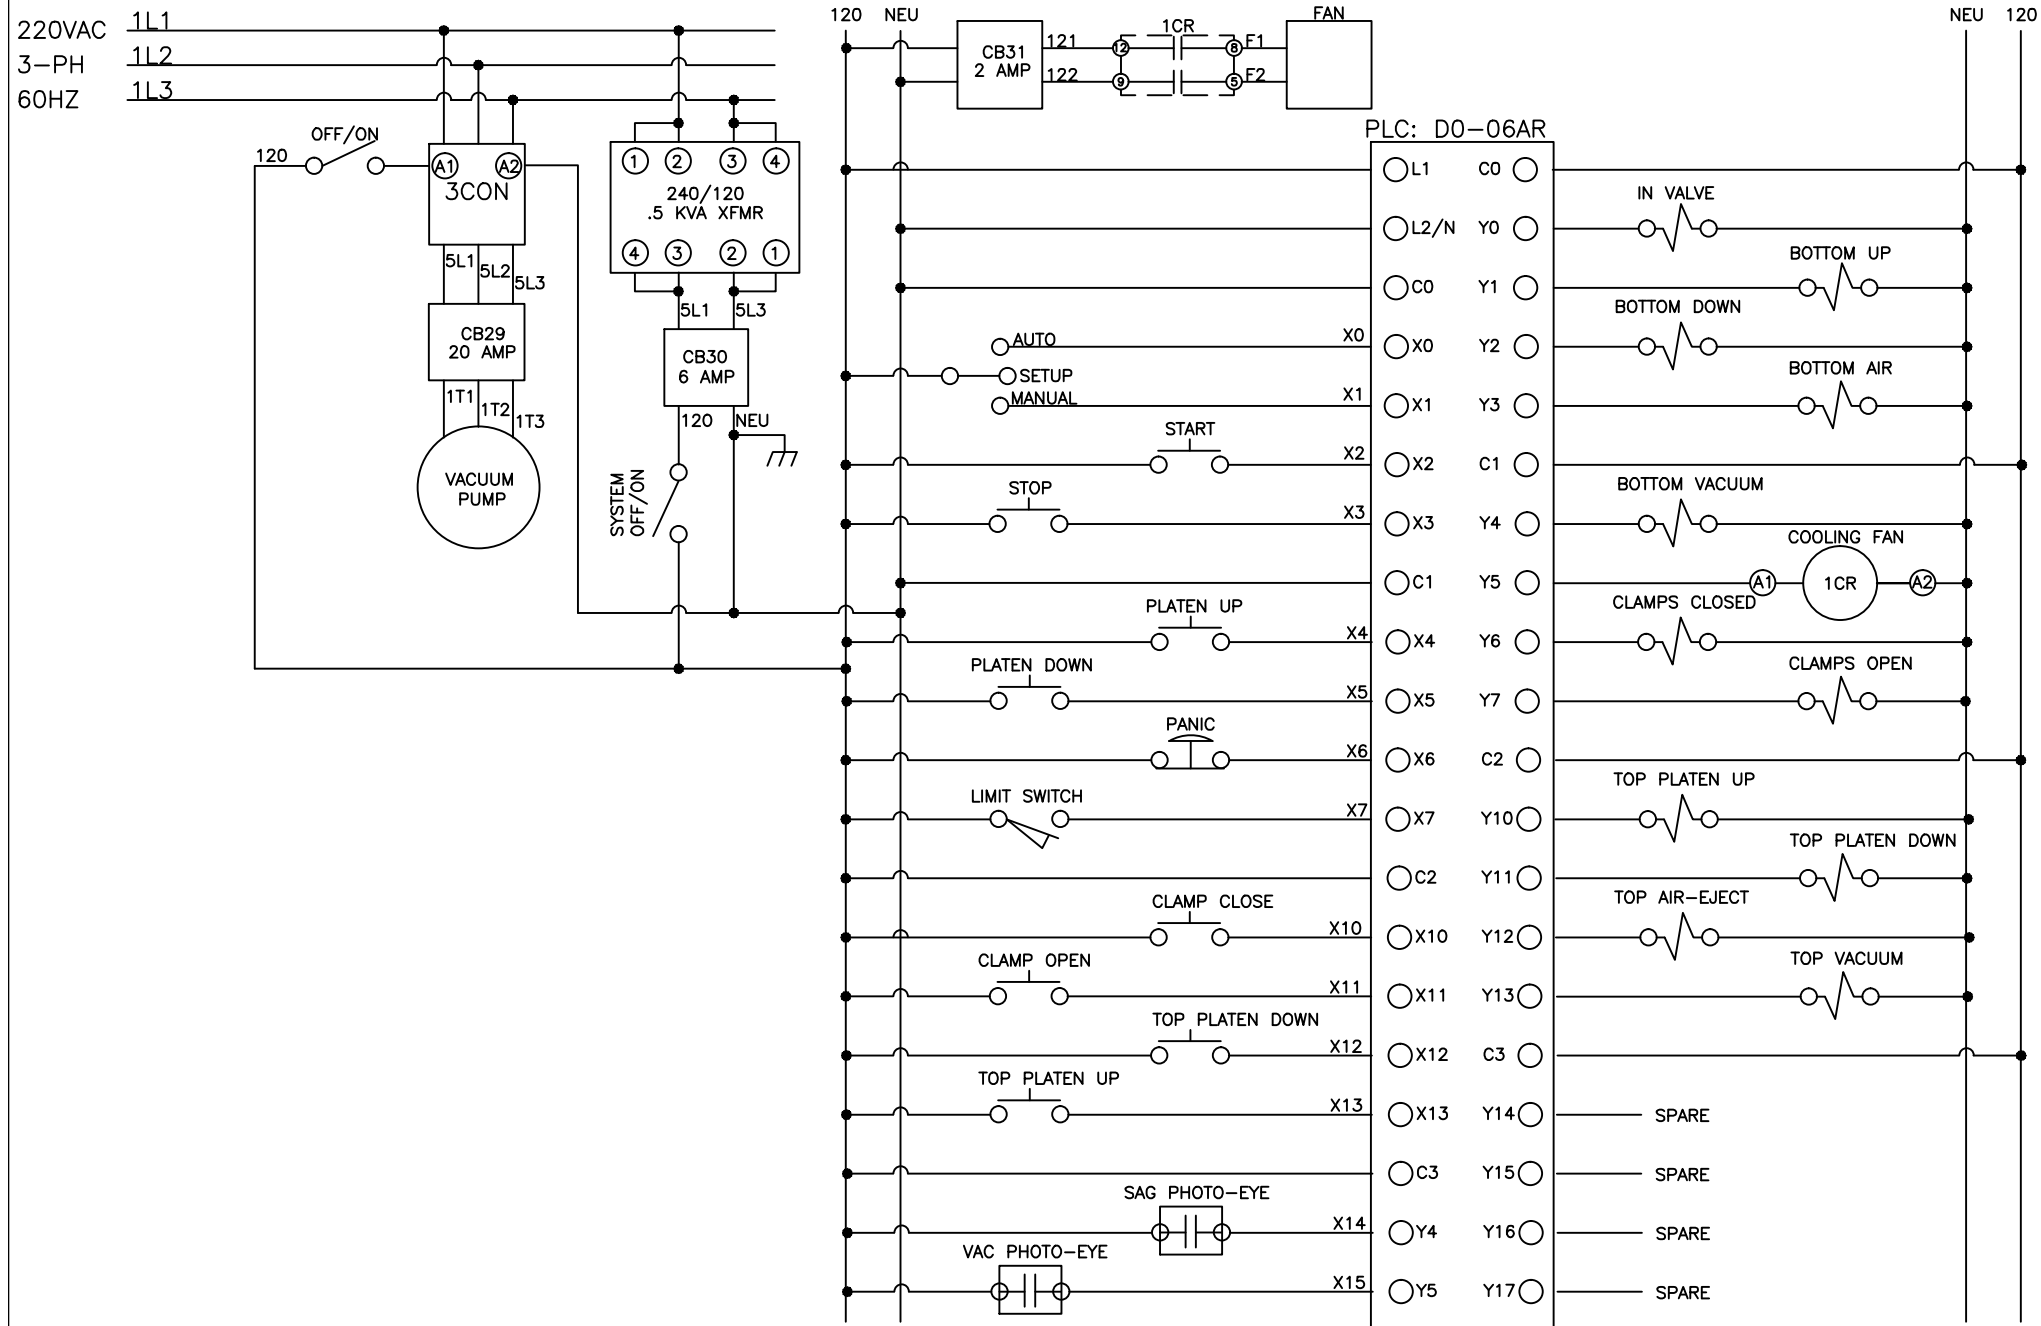

THIS IS AN ACAD DRAWING  
DO NOT MAKE MANUAL CHANGES

- CONFIDENTIAL - PROPERTY OF -  
**SIBE Automation**  
1521 SW 12th AVE St700 Ocala, Florida 34471

SCALE : NONE	BOM :	DRAWN BY : GLE
DATE : 07-14-2014		CHECK BY :
B	SBSPD 4860	SHEET 1 OF 3
TITLE : TOP ZONES 1-12		DRAWING NUMBER V4860-1

THIS IS AN ACAD DRAWING  
DO NOT MAKE MANUAL CHANGES

- CONFIDENTIAL - PROPERTY OF -		
SIBE Automation		
1521 SW 12th AVE St700 Ocala, Florida 34471		
SCALE : NONE	BOM :	DRAWN BY : GLE
DATE : 07-28-2012		CHECK BY :
<b>B</b>	SBSPD 4860	SHEET 2 OF 3
TITLE : BOT ZONES 1-12		DRAWING NUMBER V4860-2

THIS IS AN ACAD DRAWING  
DO NOT MAKE MANUAL CHANGES

- CONFIDENTIAL - PROPERTY OF -  
**SIBE Automation**  
 1521 SW 12th AVE St700 Ocala, Florida 34471

SCALE : NONE	BOM :	DRAWN BY : GLE
DATE : 02-05-2013		CHECK BY :
<b>B</b>	SBSPD 4860	SHEET 3 OF 3
TITLE : CONTROLLER		DRAWING NUMBER V4860-3