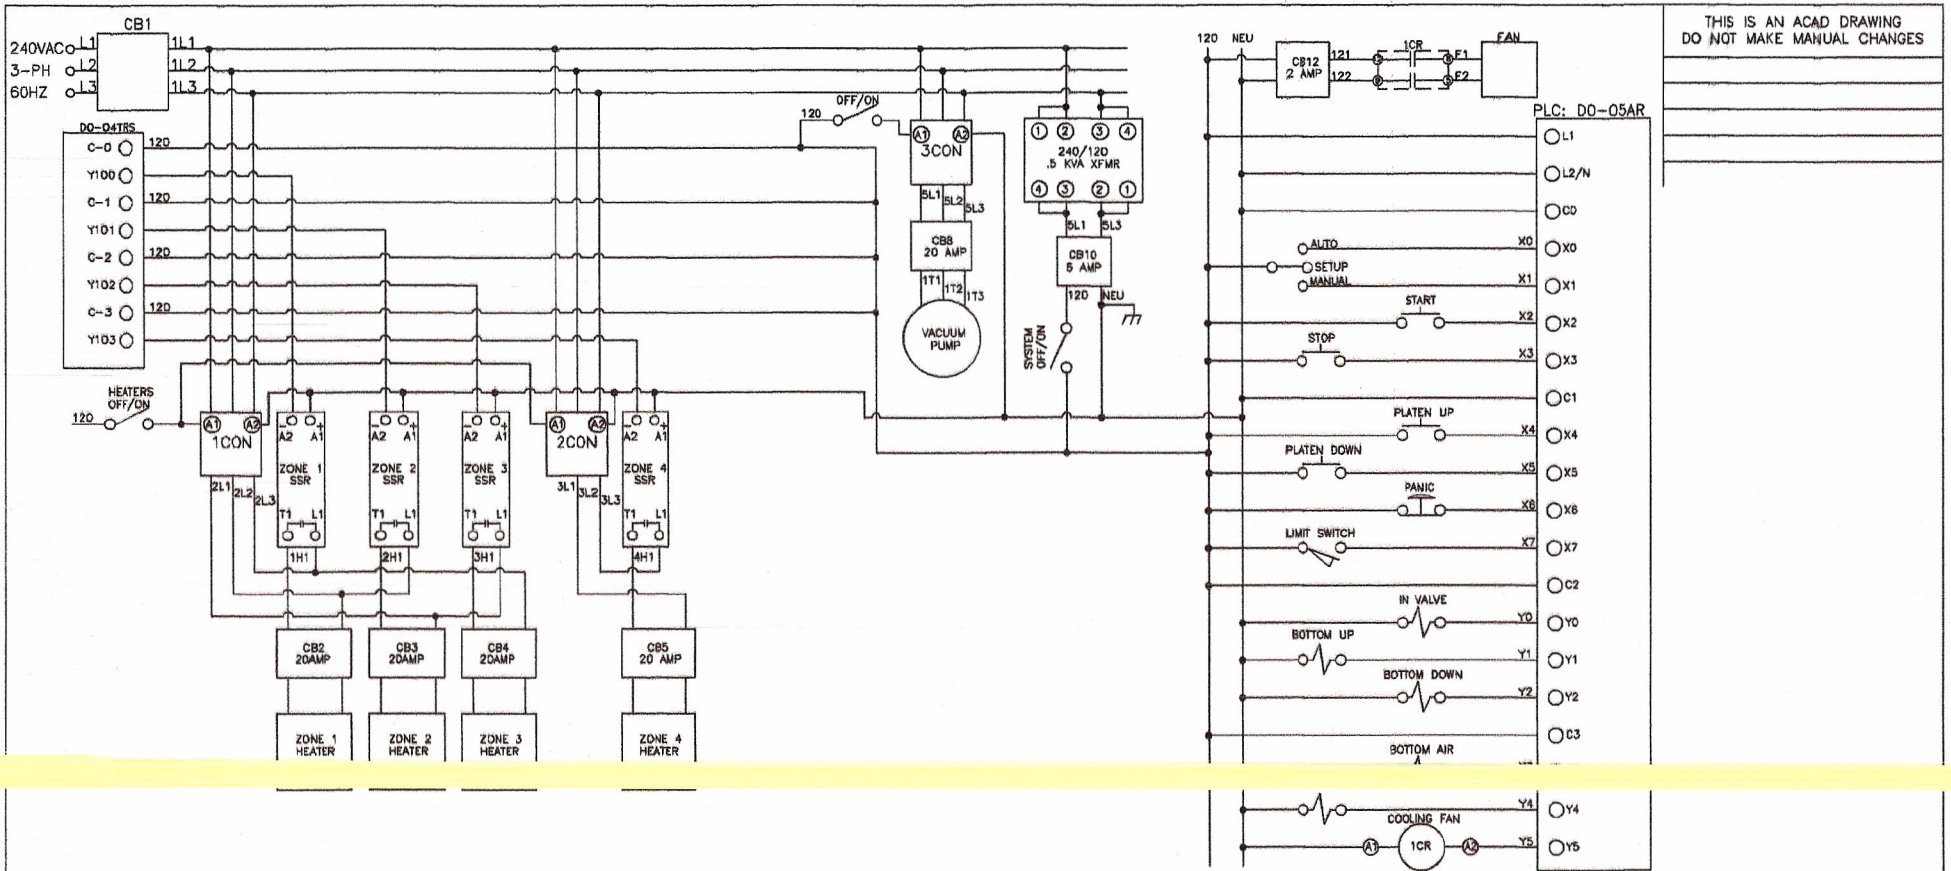

WE LINZE

THIS IS AN ACAD DRAWING
DO NOT MAKE MANUAL CHANGES

- CONFIDENTIAL - PROPERTY OF -		
SIBE Automation		
1521 SW 12th AVE St700 Ocala, Florida 34471		
SCALE : NONE	BOM :	DRAWN BY : GLE
DATE : 07-28-2012		CHECK BY :
B	4-ZONE CNTLR	SHEET 1 OF 6
TITLE : MAIN POWER		DRAWING NUMBER VF0004-1