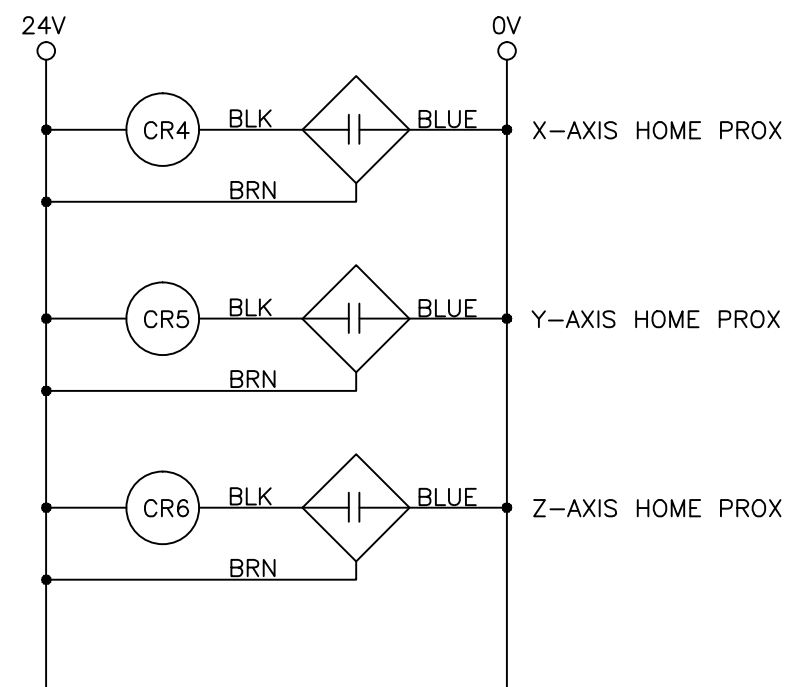

THIS IS AN ACAD DRAWING  
DO NOT MAKE MANUAL CHANGES

- CONFIDENTIAL - PROPERTY OF -		
SIBE Automation		
1521 SW 12th AVE St700 Ocala, Florida 34471		
SCALE : NONE	BOM :	DRAWN BY : GLE
DATE : 09-29-2013		CHECK BY :
<b>B</b>	3-AXIS ROUTER	SHEET 1 OF 3
TITLE : OVERALL VIEW		DRAWING NUMBER RTR001-1

THIS IS AN ACAD DRAWING  
DO NOT MAKE MANUAL CHANGES

- CONFIDENTIAL - PROPERTY OF -  
**SIBE Automation**  
 1521 SW 12th AVE St700 Ocala, Florida 34471

SCALE : NONE	BOM :	DRAWN BY : GLE	
DATE : 09-29-2013		CHECK BY :	
B	3-AXIS ROUTER	SHEET 2 OF 3	
TITLE : CONTROLS ENCL		DRAWING NUMBER RTR001-2	

THIS IS AN ACAD DRAWING  
DO NOT MAKE MANUAL CHANGES

- CONFIDENTIAL - PROPERTY OF -  
SIBE Automation  
1521 SW 12th AVE St700 Ocala, Florida 34471

SCALE : NONE	BOM :	DRAWN BY : GLE
DATE : 09-29-2013		CHECK BY :
B	3-AXIS ROUTER	SHEET 3 OF 3
TITLE : POWER DISTRIB		DRAWING NUMBER RTR001-3