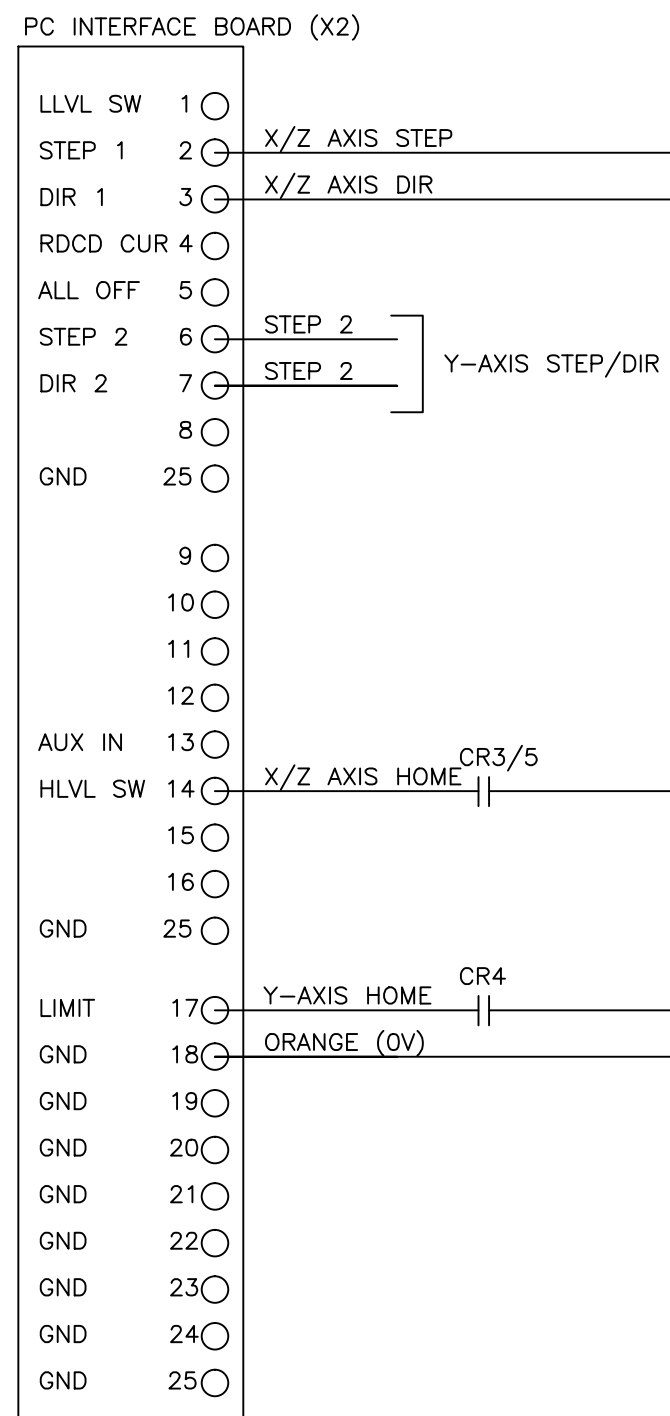

THIS IS AN ACAD DRAWING  
DO NOT MAKE MANUAL CHANGES

- CONFIDENTIAL - PROPERTY OF -		
SIBE Automation		
1521 SW 12th AVE St700 Ocala, Florida 34471		
SCALE : NONE	BOM :	DRAWN BY : GLE
DATE : 09-29-2013		CHECK BY :
<b>B</b>	3-AXIS ROUTER	SHEET 1 OF 3
TITLE : OVERALL VIEW		DRAWING NUMBER RTR001-1

THIS IS AN ACAD DRAWING  
DO NOT MAKE MANUAL CHANGES

- CONFIDENTIAL - PROPERTY OF -  
**SIBE Automation**  
 1521 SW 12th AVE St700 Ocala, Florida 34471

SCALE : NONE	BOM :	DRAWN BY : GLE	
DATE : 09-29-2013		CHECK BY :	
B	3-AXIS ROUTER	SHEET 2 OF 3	
TITLE : CONTROLS ENCL		DRAWING NUMBER RTR001-2	

THIS IS AN ACAD DRAWING  
DO NOT MAKE MANUAL CHANGES

- CONFIDENTIAL - PROPERTY OF -  
SIBE Automation  
1521 SW 12th AVE St700 Ocala, Florida 34471

SCALE : NONE	BOM :	DRAWN BY : GLE
DATE : 09-29-2013		CHECK BY :
B	3-AXIS ROUTER	SHEET 3 OF 3
TITLE : POWER DISTRIB		DRAWING NUMBER RTR001-3