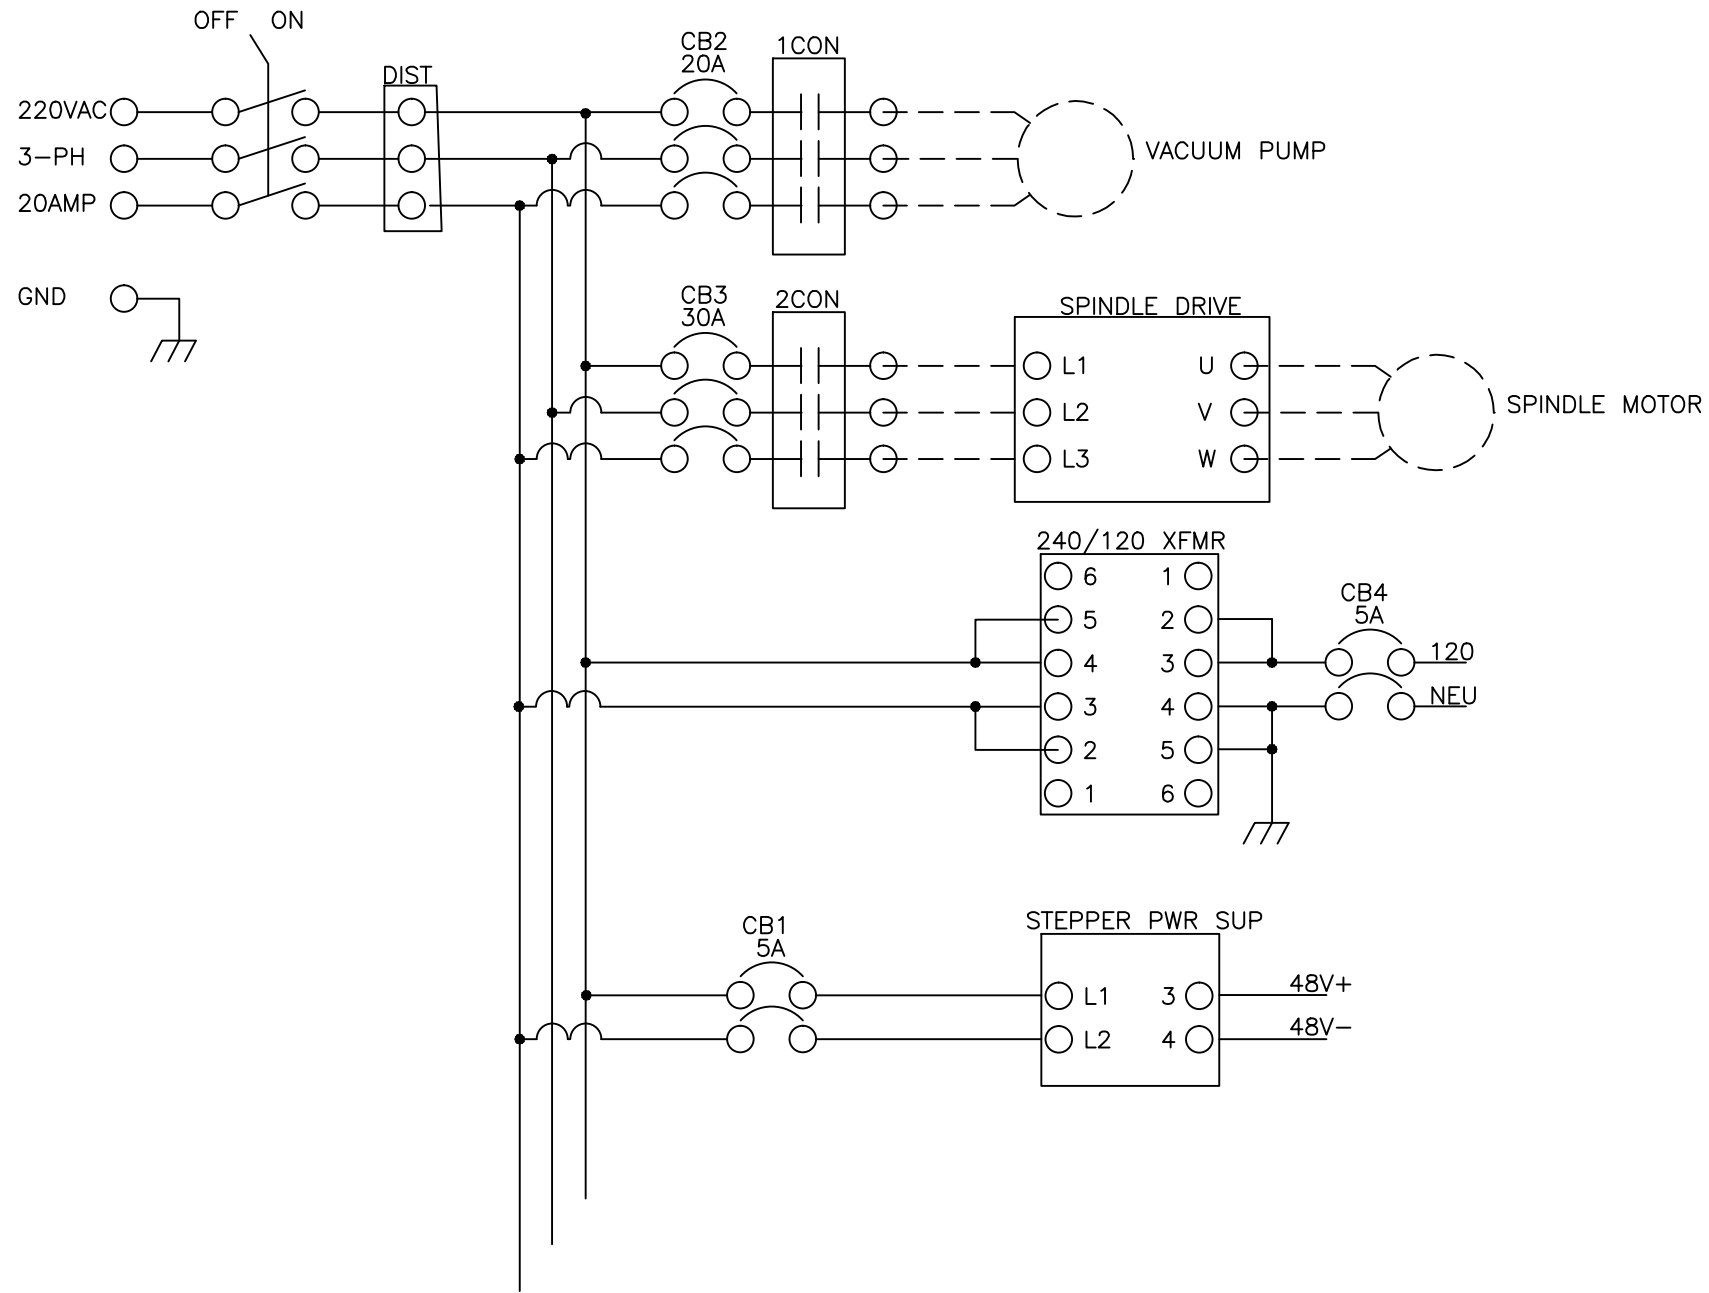

THIS IS AN ACAD DRAWING  
DO NOT MAKE MANUAL CHANGES

- CONFIDENTIAL - PROPERTY OF -		
SIBE Automation		
1521 SW 12th AVE St700 Ocala, Florida 34471		
SCALE : NONE	BOM :	DRAWN BY : GLE
DATE : 09-29-2013		CHECK BY :
<b>B</b>	3-AXIS ROUTER	SHEET 1 OF 3
TITLE : OVERALL VIEW		DRAWING NUMBER RTR001-1

THIS IS AN ACAD DRAWING  
DO NOT MAKE MANUAL CHANGES

- CONFIDENTIAL - PROPERTY OF -  
**SIBE Automation**  
 1521 SW 12th AVE St700 Ocala, Florida 34471

SCALE : NONE	BOM :	DRAWN BY : GLE	
DATE : 09-29-2013		CHECK BY :	
B	3-AXIS ROUTER	SHEET 2 OF 3	
TITLE : CONTROLS ENCL		DRAWING NUMBER RTR001-2	

THIS IS AN ACAD DRAWING  
DO NOT MAKE MANUAL CHANGES

- CONFIDENTIAL - PROPERTY OF -  
SIBE Automation  
1521 SW 12th AVE St700 Ocala, Florida 34471

SCALE : NONE	BOM :	DRAWN BY : GLE
DATE : 09-29-2013		CHECK BY :
B	3-AXIS ROUTER	SHEET 3 OF 3
TITLE : POWER DISTRIB		DRAWING NUMBER RTR001-3