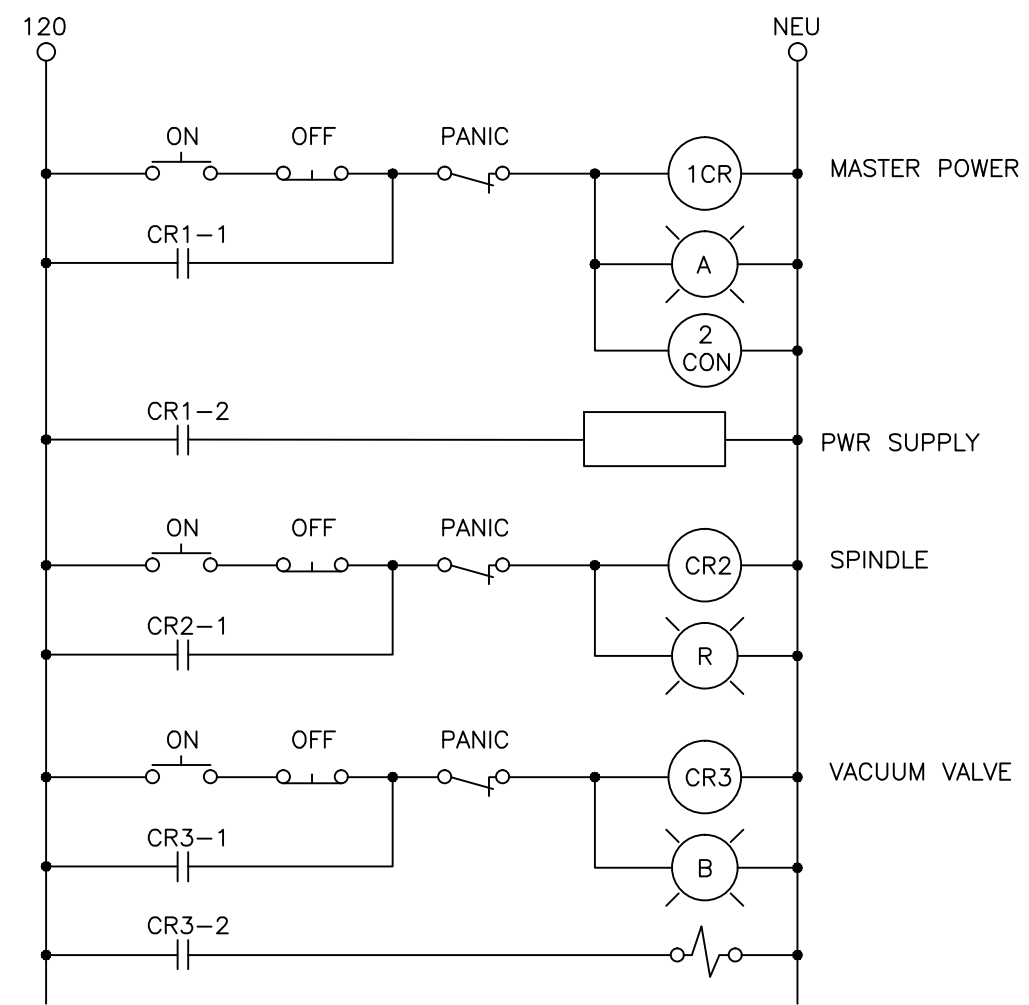

THIS IS AN ACAD DRAWING  
DO NOT MAKE MANUAL CHANGES

- CONFIDENTIAL - PROPERTY OF -		
SIBE Automation		
1521 SW 12th AVE St700 Ocala, Florida 34471		
SCALE : NONE	BOM :	DRAWN BY : GLE
DATE : 09-29-2013		CHECK BY :
<b>B</b>	3-AXIS ROUTER	SHEET 1 OF 3
TITLE : OVERALL VIEW		DRAWING NUMBER RTR001-1

THIS IS AN ACAD DRAWING  
DO NOT MAKE MANUAL CHANGES

- CONFIDENTIAL - PROPERTY OF -  
**SIBE Automation**  
 1521 SW 12th AVE St700 Ocala, Florida 34471

SCALE : NONE	BOM :	DRAWN BY : GLE	
DATE : 09-29-2013		CHECK BY :	
B	3-AXIS ROUTER	SHEET 2 OF 3	
TITLE : CONTROLS ENCL		DRAWING NUMBER RTR001-2	

THIS IS AN ACAD DRAWING  
DO NOT MAKE MANUAL CHANGES

- CONFIDENTIAL - PROPERTY OF -  
SIBE Automation  
1521 SW 12th AVE St700 Ocala, Florida 34471

SCALE : NONE	BOM :	DRAWN BY : GLE
DATE : 09-29-2013		CHECK BY :
B	3-AXIS ROUTER	SHEET 3 OF 3
TITLE : POWER DISTRIB		DRAWING NUMBER RTR001-3