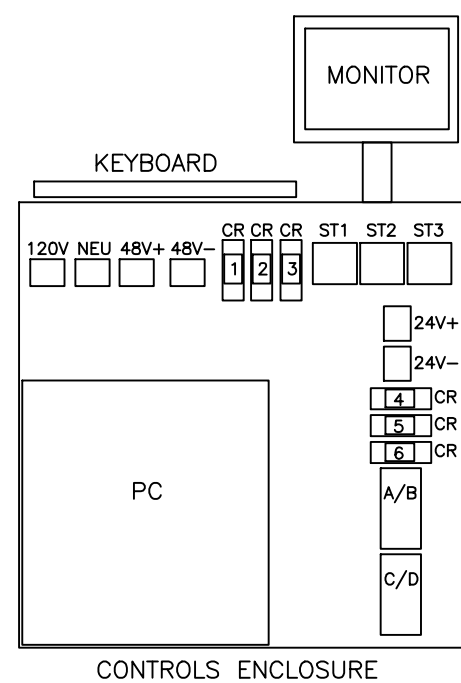

THIS IS AN ACAD DRAWING  
DO NOT MAKE MANUAL CHANGES

- CONFIDENTIAL - PROPERTY OF -		
SIBE Automation		
1521 SW 12th AVE St700 Ocala, Florida 34471		
SCALE : NONE	BOM :	DRAWN BY : GLE
DATE : 09-29-2013		CHECK BY :
<b>B</b>	3-AXIS ROUTER	SHEET 1 OF 3
TITLE : OVERALL VIEW		DRAWING NUMBER RTR001-1

THIS IS AN ACAD DRAWING  
DO NOT MAKE MANUAL CHANGES

- CONFIDENTIAL - PROPERTY OF -  
**SIBE Automation**  
 1521 SW 12th AVE St700 Ocala, Florida 34471

SCALE : NONE	BOM :	DRAWN BY : GLE	
DATE : 09-29-2013		CHECK BY :	
B	3-AXIS ROUTER	SHEET 2 OF 3	
TITLE : CONTROLS ENCL		DRAWING NUMBER RTR001-2	

THIS IS AN ACAD DRAWING  
DO NOT MAKE MANUAL CHANGES

- CONFIDENTIAL - PROPERTY OF -  
SIBE Automation  
1521 SW 12th AVE St700 Ocala, Florida 34471

SCALE : NONE	BOM :	DRAWN BY : GLE
DATE : 09-29-2013		CHECK BY :
B	3-AXIS ROUTER	SHEET 3 OF 3
TITLE : POWER DISTRIB		DRAWING NUMBER RTR001-3