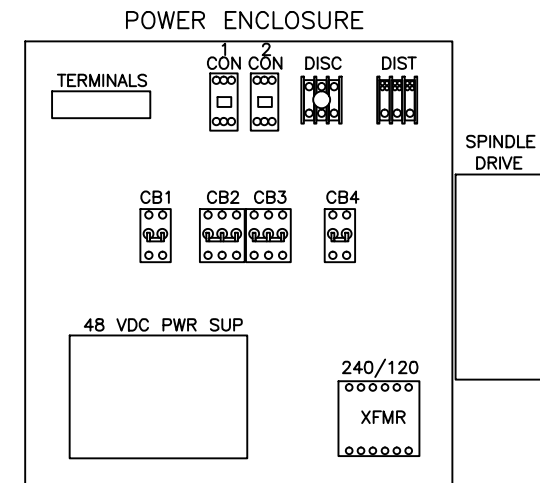

THIS IS AN ACAD DRAWING  
DO NOT MAKE MANUAL CHANGES

- CONFIDENTIAL - PROPERTY OF -		
SIBE Automation		
1521 SW 12th AVE St700 Ocala, Florida 34471		
SCALE : NONE	BOM :	DRAWN BY : GLE
DATE : 09-29-2013		CHECK BY :
<b>B</b>	3-AXIS ROUTER	SHEET 1 OF 3
TITLE : OVERALL VIEW		DRAWING NUMBER RTR001-1

THIS IS AN ACAD DRAWING  
DO NOT MAKE MANUAL CHANGES

- CONFIDENTIAL - PROPERTY OF -  
**SIBE Automation**  
 1521 SW 12th AVE St700 Ocala, Florida 34471

SCALE : NONE	BOM :	DRAWN BY : GLE	
DATE : 09-29-2013		CHECK BY :	
B	3-AXIS ROUTER	SHEET 2 OF 3	
TITLE : CONTROLS ENCL		DRAWING NUMBER RTR001-2	

THIS IS AN ACAD DRAWING  
DO NOT MAKE MANUAL CHANGES

- CONFIDENTIAL - PROPERTY OF -  
SIBE Automation  
1521 SW 12th AVE St700 Ocala, Florida 34471

SCALE : NONE	BOM :	DRAWN BY : GLE
DATE : 09-29-2013		CHECK BY :
B	3-AXIS ROUTER	SHEET 3 OF 3
TITLE : POWER DISTRIB		DRAWING NUMBER RTR001-3