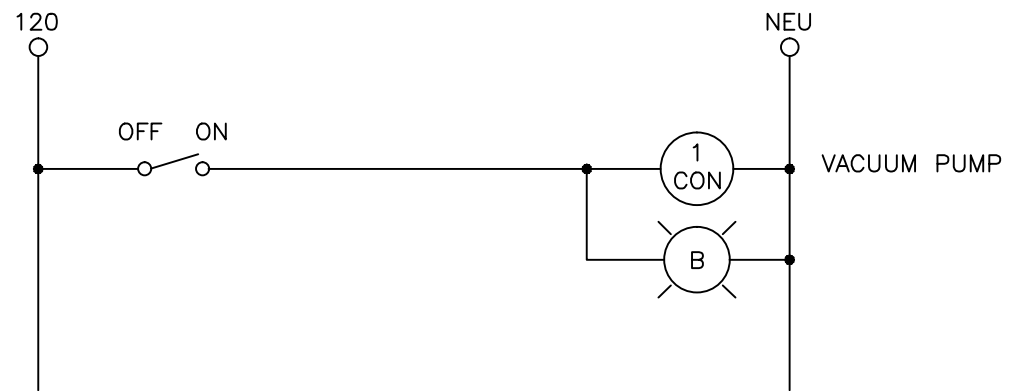

THIS IS AN ACAD DRAWING
DO NOT MAKE MANUAL CHANGES

- CONFIDENTIAL - PROPERTY OF -
SIBE Automation
1521 SW 12th AVE St700 Ocala, Florida 34471

SCALE : NONE	BOM :	DRAWN BY : GLE
DATE : 09-29-2013		CHECK BY :
B	3-AXIS ROUTER	SHEET 3 OF 3
TITLE : POWER DISTRIB		DRAWING NUMBER RTR001-3