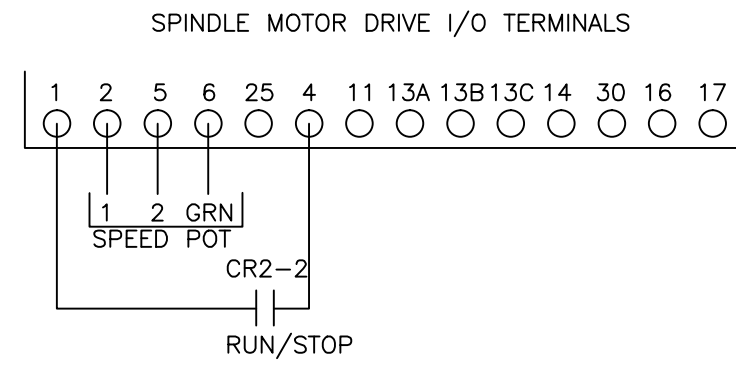

THIS IS AN ACAD DRAWING
DO NOT MAKE MANUAL CHANGES

- CONFIDENTIAL - PROPERTY OF -
SIBE Automation
1521 SW 12th AVE St700 Ocala, Florida 34471

SCALE : NONE	BOM :	DRAWN BY : GLE
DATE : 09-29-2013		CHECK BY :
B	3-AXIS ROUTER	SHEET 3 OF 3
TITLE : POWER DISTRIB		DRAWING NUMBER RTR001-3