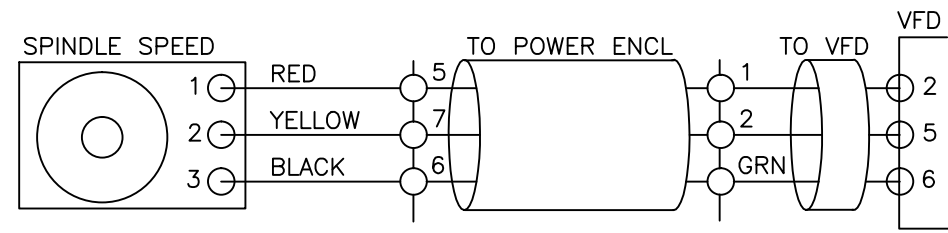

THIS IS AN ACAD DRAWING  
DO NOT MAKE MANUAL CHANGES

- CONFIDENTIAL - PROPERTY OF -		
SIBE Automation		
1521 SW 12th AVE St700 Ocala, Florida 34471		
SCALE : NONE	BOM :	DRAWN BY : GLE
DATE : 09-29-2013		CHECK BY :
<b>B</b>	3-AXIS ROUTER	SHEET 1 OF 3
TITLE : OVERALL VIEW		DRAWING NUMBER RTR001-1

THIS IS AN ACAD DRAWING  
DO NOT MAKE MANUAL CHANGES

- CONFIDENTIAL - PROPERTY OF -  
**SIBE Automation**  
 1521 SW 12th AVE St700 Ocala, Florida 34471

SCALE : NONE	BOM :	DRAWN BY : GLE	
DATE : 09-29-2013		CHECK BY :	
B	3-AXIS ROUTER	SHEET 2 OF 3	
TITLE : CONTROLS ENCL		DRAWING NUMBER RTR001-2	