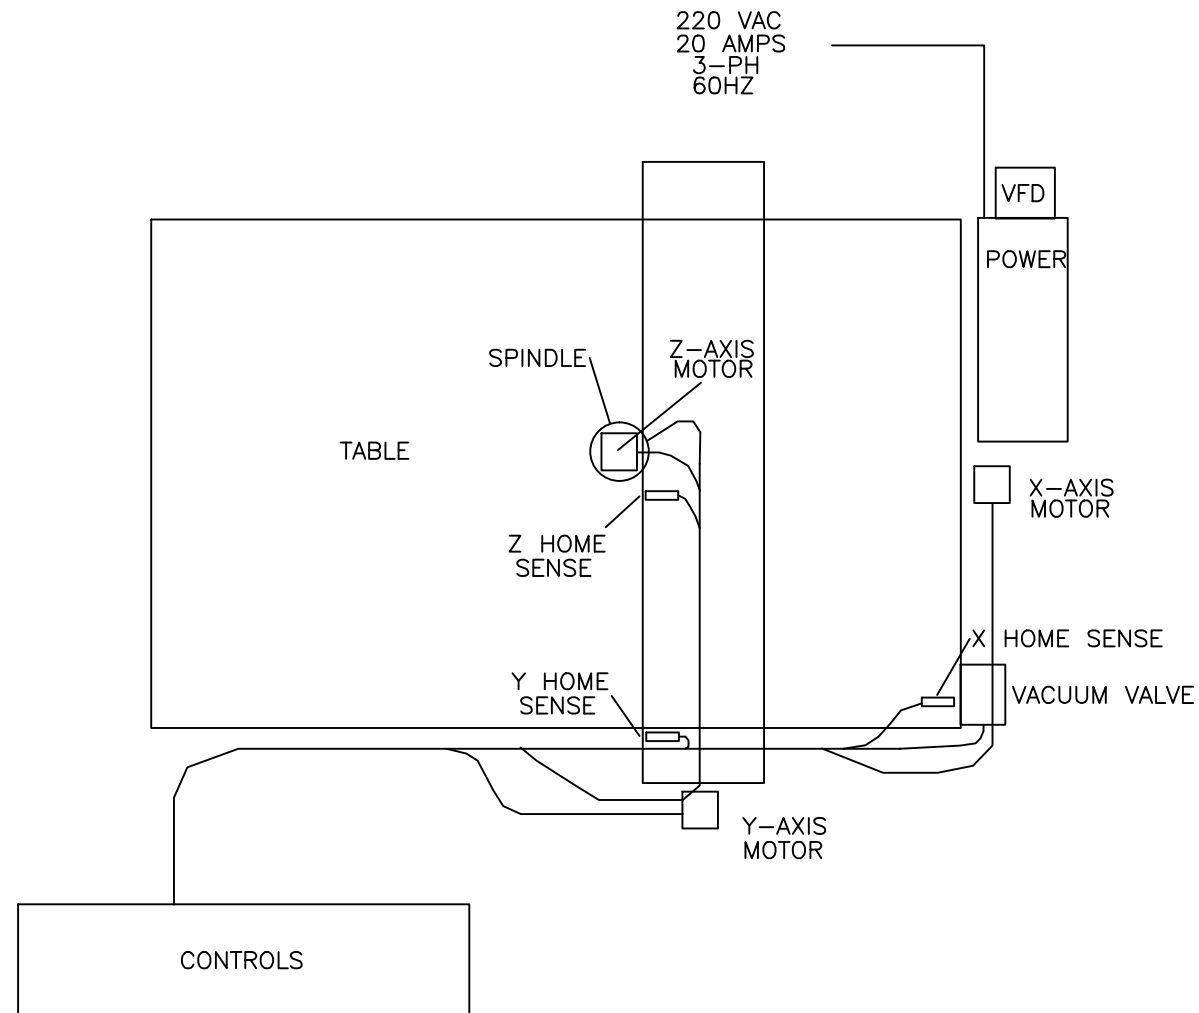

THIS IS AN ACAD DRAWING  
DO NOT MAKE MANUAL CHANGES

- CONFIDENTIAL - PROPERTY OF -		
SIBE Automation		
1521 SW 12th AVE St700 Ocala, Florida 34471		
SCALE : NONE	BOM :	DRAWN BY : GLE
DATE : 09-29-2013		CHECK BY :
<b>B</b>	3-AXIS ROUTER	SHEET 1 OF 3
TITLE : OVERALL VIEW		DRAWING NUMBER RTR001-1

THIS IS AN ACAD DRAWING  
DO NOT MAKE MANUAL CHANGES

- CONFIDENTIAL - PROPERTY OF -  
**SIBE Automation**  
 1521 SW 12th AVE St700 Ocala, Florida 34471

SCALE : NONE	BOM :	DRAWN BY : GLE	
DATE : 09-29-2013		CHECK BY :	
B	3-AXIS ROUTER	SHEET 2 OF 3	
TITLE : CONTROLS ENCL		DRAWING NUMBER RTR001-2	