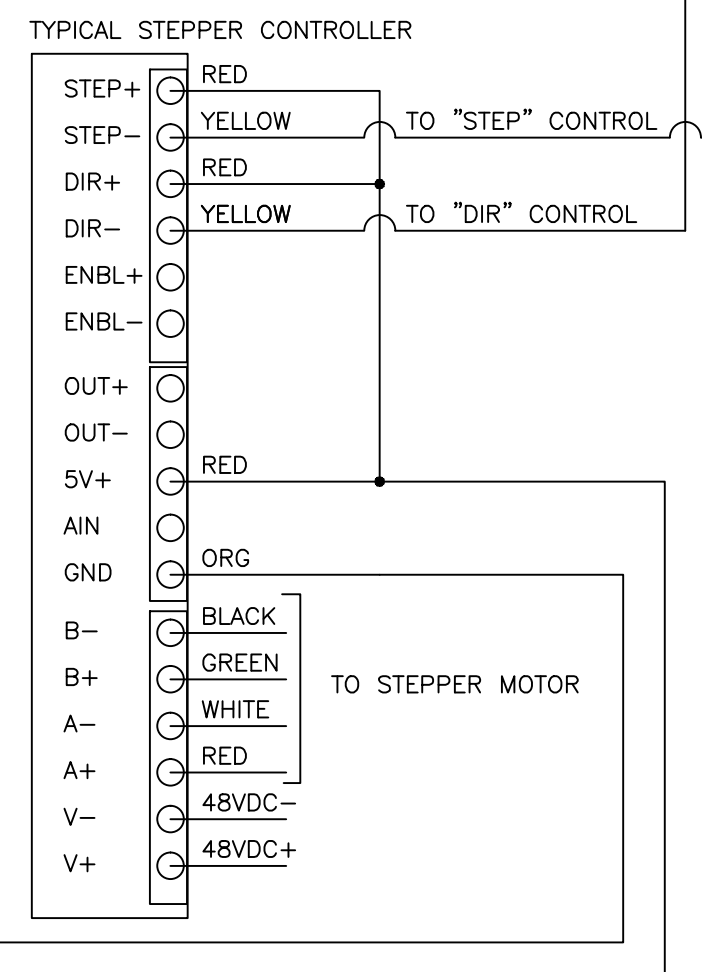

THIS IS AN ACAD DRAWING  
DO NOT MAKE MANUAL CHANGES

- CONFIDENTIAL - PROPERTY OF -		
SIBE Automation		
1521 SW 12th AVE St700 Ocala, Florida 34471		
SCALE : NONE	BOM :	DRAWN BY : GLE
DATE : 09-29-2013		CHECK BY :
<b>B</b>	3-AXIS ROUTER	SHEET 1 OF 3
TITLE : OVERALL VIEW		DRAWING NUMBER RTR001-1

THIS IS AN ACAD DRAWING  
DO NOT MAKE MANUAL CHANGES

- CONFIDENTIAL - PROPERTY OF -  
**SIBE Automation**  
 1521 SW 12th AVE St700 Ocala, Florida 34471

SCALE : NONE	BOM :	DRAWN BY : GLE	
DATE : 09-29-2013		CHECK BY :	
B	3-AXIS ROUTER	SHEET 2 OF 3	
TITLE : CONTROLS ENCL		DRAWING NUMBER RTR001-2	

THIS IS AN ACAD DRAWING  
DO NOT MAKE MANUAL CHANGES

- CONFIDENTIAL - PROPERTY OF -  
SIBE Automation  
1521 SW 12th AVE St700 Ocala, Florida 34471

SCALE : NONE	BOM :	DRAWN BY : GLE
DATE : 09-29-2013		CHECK BY :
B	3-AXIS ROUTER	SHEET 3 OF 3
TITLE : POWER DISTRIB		DRAWING NUMBER RTR001-3